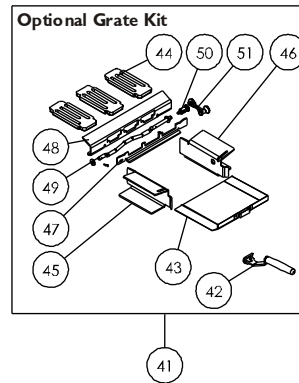

Issue H

Item	Part No.	Description	Ex.Vat.	Inc.Vat.	Item	Part No.	Description	Ex.Vat.	Inc.Vat.
1*	008/DR038	Rope Door Seal (10mm Dia)	22.20	26.64	28	008/AY37	Air Control Knob	3.70	4.44
1a*	008/DR039	Rope Door Seal (18mm Dia)	22.20	26.64	29	008/BR052	Felt Washer	0.87	1.04
2*	008/FW29	Door Seal Adhesive	8.50	10.20	30	004/DR007	Air Inlet Slide	10.05	12.06
3	006/DR019	Glass (Inc Seal)	59.25	71.10	31	010/CR005	Air Control Plate	40.00	48.00
4*	008/DR091	Glass Seal	17.30	20.76	32	008/BR045	Air Box Gasket	8.10	9.72
5	004/KV23	Glass Retainer	0.52	0.62	33	008/CR006	Airbox Gasket (Upper)	8.10	9.72
6	010/DR031	Throat Plate	56.90	68.28	34	004/CR048	Air Inlet Spigot	10.05	12.06
7	010/DR058S	Inner Plate Set	51.70	62.04	35	008/ES36/01	Brass Ball Catch	3.45	4.14
8	004/DY22	Riddler Blanking Disk	3.50	4.20	36	004/BR015	Clicker Retainer Plate	2.65	3.18
9	002/BR017	Fuel Retainer	39.05	46.86	37	004/CR064	Coverplate	7.55	9.06
10	002/BR034	Wood Ash Retainer	30.75	36.90	38	008/CR063	Duct Gasket	3.70	4.44
11	010/AY51	Clamping Plate	14.80	17.76	39	012/DR011	Serial No. Label		
12	010/CR070	Flue Collar Deflector			40	001/DR010	Firebox		
13*	008/NV38	Flue Fixing Rope Seal			41	010/DR022	Grate Kit (Inc Handle)	145.00	174.00
14	012/TW09	Blanking Plate	18.75	22.50	42	012/BV20/A	Ashpan Tool	20.35	24.42
15#	002/CH12B	Flue Collar	55.40	66.48	43	004/BR033	Ashpan	30.15	36.18
16	002/BR020	Hinge	9.10	10.92	44	002/EY03	Grate Plate	25.50	30.60
17	008/BW39/S	Hinge Pin Set	2.80	3.36	45	010/DR043	L.H. Grate Support	21.05	25.26
18#	002/DR001/A	Door Assembly			46	010/DR042	R.H. Grate Support	21.05	25.26
19	008/FFW026	1/4 Heavy Brass Washer	0.15	0.18	47	010/CR065	Front Grate Support	24.75	29.70
20	004/BR014	Handle Pivot Pin	4.00	4.80	48	010/DR061	Rear Grate Support	21.05	25.26
21	002/PV13	Door Latch	6.75	8.10	49	010/DR060	Riddler Rod	26.55	31.86
22	002/BR012	Handle Casting	16.45	19.74	50	002/DY21	Riddler Knob	17.00	20.40
23	008/FFW015	Spring Washer (Thackery Type)	1.55	1.86	51	008/DY27	Riddling Tool	11.05	13.26
24	008/FFB007	M8 x 100mm Allen Head Bolt	0.50	0.60	52*	010/EW51	Ash Carrier (Optional Extra)	84.00	100.80
25	008/BR013	Wooden Handle	10.20	12.24	53#	010/DR050	Store Stand (Optional Extra)	115.00	138.00
26	004/CR041	Airbox Cover	31.90	38.28	54	010/DR057	Heat Shield (Optional Extra)		NA
27	004/BR016	Control Rod	13.85	16.62	55#	010/TW33	Vert Rear Flue Adaptor (Opt'l Extra) ...	86.00	103.20