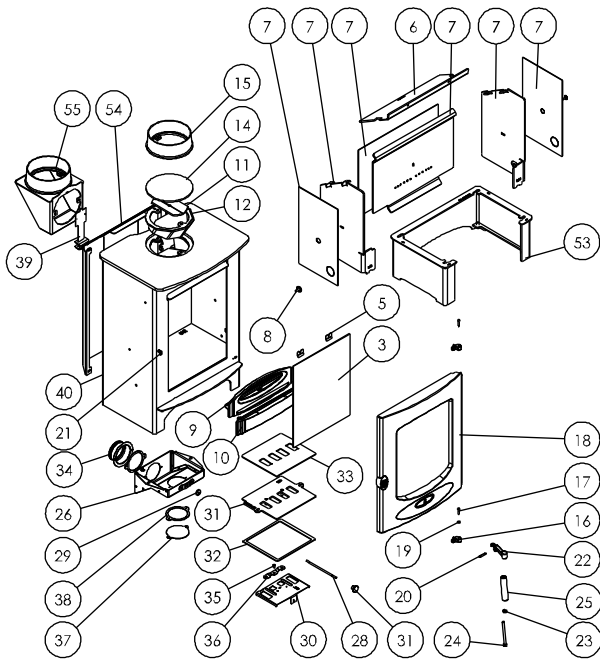

Issue H

Item	Part No.	Description	Ex.Vat.	Inc.Vat.	Item	Part No.	Description	Ex.Vat.	Inc.Vat.
1*	008/DR038	Rope Door Seal (10mm Dia)	22.20	26.64	28	008/AY37	Air Control Knob	3.70	4.44
1a*	008/DR039	Rope Door Seal (18mm Dia)	22.20	26.64	29	008/BR052	Felt Washer	0.87	1.04
2*	008/FW29	Door Seal Adhesive	8.50	10.20	30	004/DR007	Air Inlet Slide	10.05	12.06
3	006/DR019	Glass (Inc Seal)	59.25	71.10	31	010/CR005	Air Control Plate	40.00	48.00
4*	008/DR091	Glass Seal	17.30	20.76	32	008/BR045	Air Box Gasket	8.10	9.72
5	004/KV23	Glass Retainer	0.52	0.62	33	008/CR006	Airbox Gasket (Upper)	8.10	9.72
6	010/DR031	Throat Plate	56.90	68.28	34	004/CR048	Air Inlet Spigot	10.05	12.06
7	010/DR058S	Inner Plate Set	51.70	62.04	35	008/ES36/01	Brass Ball Catch	3.45	4.14
8	004/DY22	Riddler Blanking Disk	3.50	4.20	36	004/BR015	Clicker Retainer Plate	2.65	3.18
9	002/BR017	Fuel Retainer	39.05	46.86	37	004/CR064	Coverplate	7.55	9.06
10	002/BR034	Wood Ash Retainer	30.75	36.90	38	008/CR063	Duct Gasket	3.70	4.44
11	010/AY51	Clamping Plate	14.80	17.76	39	012/DR011	Serial No. Label		
12	010/CR070	Flue Collar Deflector			40	001/DR010	Firebox		
13*	008/NV38	Flue Fixing Rope Seal			41	010/DR022	Grate Kit (Inc Handle)	145.00	174.00
14	012/TW09	Blanking Plate	18.75	22.50	42	012/BV20/A	Ashpan Tool	20.35	24.42
15#	002/CH12B	Flue Collar	55.40	66.48	43	004/BR033	Ashpan	30.15	36.18
16	002/BR020	Hinge	9.10	10.92	44	002/EY03	Grate Plate	25.50	30.60
17	008/BW39/S	Hinge Pin Set	2.80	3.36	45	010/DR043	L.H. Grate Support	21.05	25.26
18#	002/DR001/A	Door Assembly			46	010/DR042	R.H. Grate Support	21.05	25.26
19	008/FFW026	1/4 Heavy Brass Washer	0.15	0.18	47	010/CR065	Front Grate Support	24.75	29.70
20	004/BR014	Handle Pivot Pin	4.00	4.80	48	010/DR061	Rear Grate Support	21.05	25.26
21	002/PV13	Door Latch	6.75	8.10	49	010/DR060	Riddler Rod	26.55	31.86
22	002/BR012	Handle Casting	16.45	19.74	50	002/DY21	Riddler Knob	17.00	20.40
23	008/FFW015	Spring Washer (Thackery Type)	1.55	1.86	51	008/DY27	Riddling Tool	11.05	13.26
24	008/FFB007	M8 x 100mm Allen Head Bolt	0.50	0.60	52*	010/EW51	Ash Carrier (Optional Extra)	84.00	100.80
25	008/BR013	Wooden Handle	10.20	12.24	53#	010/DR050	Store Stand (Optional Extra)	115.00	138.00
26	004/CR041	Airbox Cover	31.90	38.28	54	010/DR057	Heat Shield (Optional Extra)		NA
27	004/BR016	Control Rod	13.85	16.62	55#	010/TW33	Vert Rear Flue Adaptor (Opt'l Extra) ...	86.00	103.20