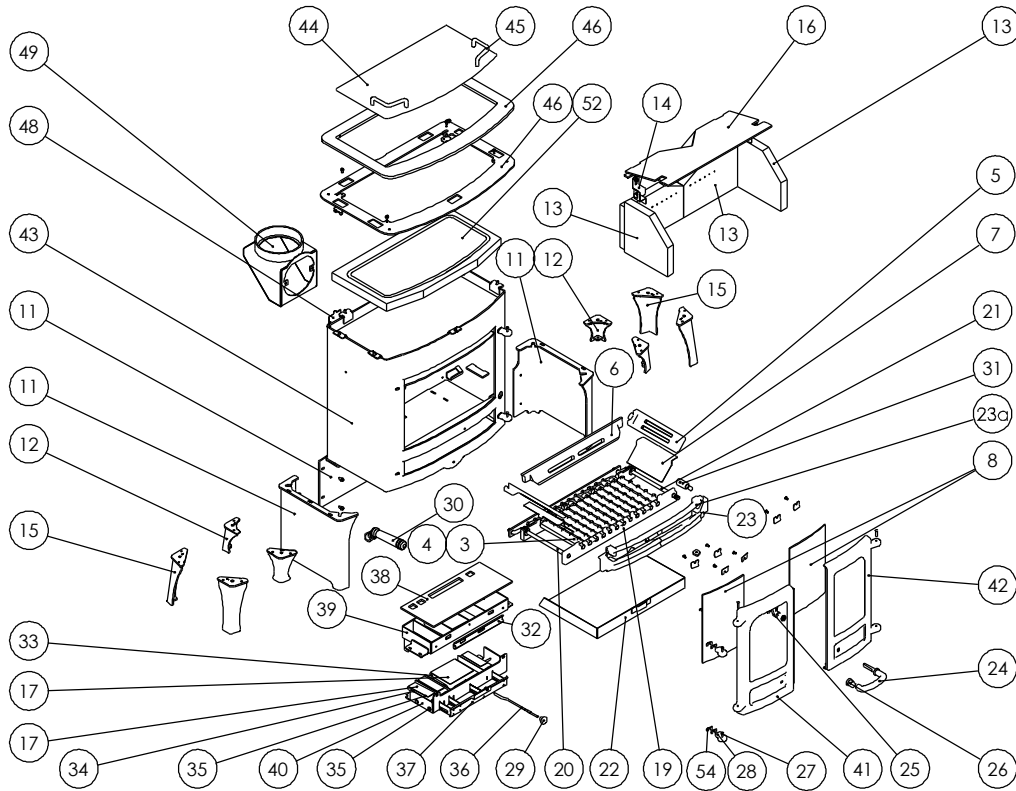

Issue E

Item	Part No.	Description	Ex.Vat.	Inc.Vat.	Item	Part No.	Description	Ex.Vat.	Inc.Vat.
1*	008/BY35S	Door Seal Set Inc. Adhesive	23.05	27.66	27	008/BW39/S	Hinge Pin Set	2.80	3.36
2*	008/FW29	Door Seal Adhesive	8.50	10.20	28	002/PY24	Hinge Post	12.75	15.30
3	002/CG20	Bottom Grate Bar	13.05	15.66	29	008/AY37	Air Control Knob	3.70	4.44
4	002/CG20S12	Set of Grate Bars (12)	123.35	148.02	30	010/AY34	Riddling/Ashpan Tool	20.80	24.96
5	002/CY15	Side Fire Plate	27.05	32.46	31	002/AY27	Riddler Knob	16.45	19.74
6	002/BY16	Back Fire Plate	50.20	60.24	32	004/AY21	Air Bypass Slide	16.45	19.74
7	004/BY24	Ash Shedding Plate	13.05	15.66	33	004/AY22-1P	Primary Air Inlet Flap	16.45	19.74
8	006/BY18	Glass (Inc Seal)	60.30	72.36	34	004/AY22-1S	Secondary/Bypass Air Inlet Flap	16.45	19.74
9*	008/AY45	Glass Seal	9.70	11.64	35	004/AY24-02	Flap Mounting Rod (Inc. Fixings)	7.90	9.48
10	004/KV23	Glass Retainer	0.52	0.62	36	004/BY23-07	Air Control Rod	11.50	13.80
11#	010/BY87	Store Stand	169.00	202.80	37	004/AY23	Actuator Assembly	40.00	48.00
12#	010/BY12S	Set Short Legs	55.00	66.00	38	008/AY39	Upper Quattro Box Gasket	14.40	17.28
13	011/BY48S	Set of Fire Bricks (4)	65.95	79.14	39	010/AY20	Upper Quattro Box	61.65	73.98
14	004/XV30	Brick Retainer	5.65	6.78	40	010/AY19	Lower Quattro Box	40.25	48.30
15#	010/BY13S	Set High Legs	65.00	78.00	41#	002/BY01/A	Left Hand Door Assembly	154.05	184.86
16	010/BY47	Throat Plate	64.25	77.10	42#	002/BY02/A	Right Hand Door Assembly	163.30	195.96
17	008/AY26S	Set of Air Inlet Flap Pads	13.75	16.50	43	001/WS10	Firebox (Island Ilet)		
18	012/BY33	Mover Bar	37.30	44.76	44	010/WS22	Lid	31.90	38.28
19	002/BY30	Carrier Bar	43.15	51.78	45	008/WS40	Lid Handle	17.00	20.40
20	012/AY13	Idler Rod	25.85	31.02	46	010/WS13	Top Frame	46.95	56.34
21	012/AY15	Riddler Rod	26.55	31.86	48	012/WS11	Serial No. Label		
22	004/BY17	Ashpan	63.75	76.50	49#	010/TW33	Vert. Rear Flue Connector (Opt'l Extra	86.00	103.20
23	002/BY07B	Front Firebar	47.35	56.82	50*	010/BW51	Ash Carrier (Optional Extra)	84.00	100.80
23a	002/BY08	Deepening Bar	39.50	47.40	51*	010/BY83	Smoke Reducing Kit	34.00	40.80
24	008/KV16	R.H. Door Handle	17.00	20.40	52	008/WS36	Soapstone Cooktop	177.95	213.54
25	002/AY14	Door Catch Cam	7.90	9.48	53*	010/AY52A	External Air Manifold Kit	NA	
26	008/KV13	L.H. Door Knob	2.65	3.18	54	004/PY25B	Hinge Post Shim	0.39	0.47