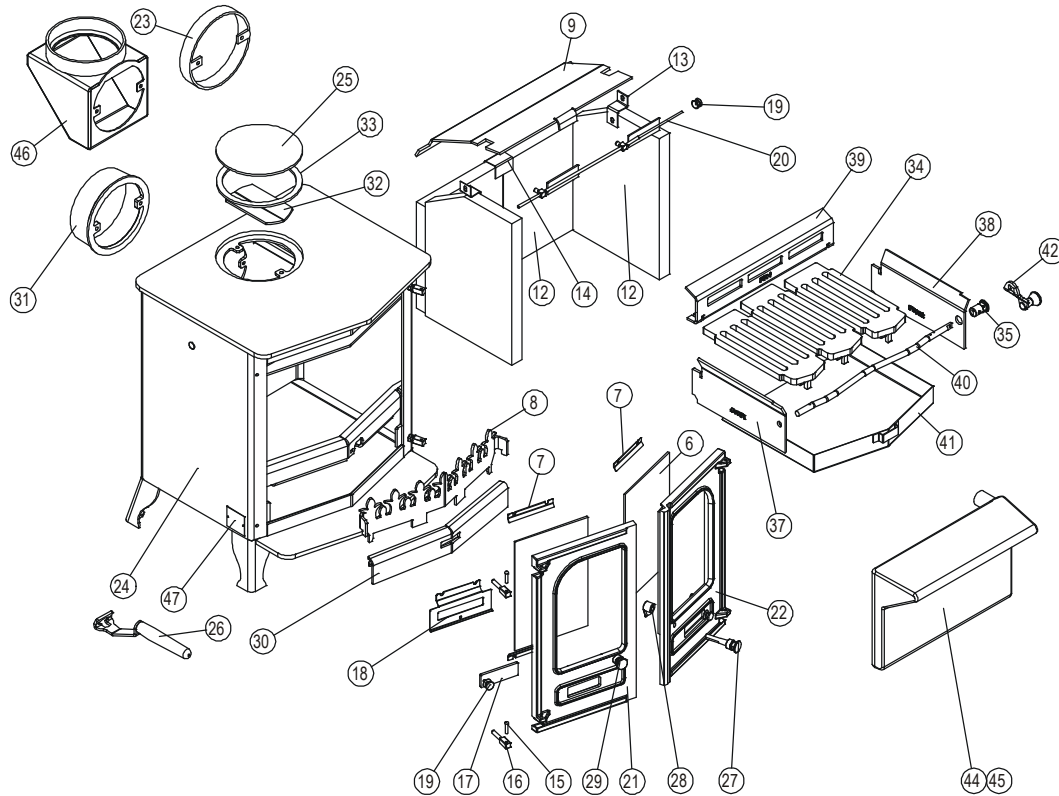

Parts List

Item	Part No.	Description	Ex.Vat.	Inc.Vat.	Item	Part No.	Description	Ex.Vat.	Inc.Vat.
3*	008/LV35/S	Door Seal Set Incl. Adhesive	22.70	26.67	40#	010/DY13	Riddler Rod	20.85	24.50
4*	008/FW29	Door Seal Adhesive	6.75	7.93	41#	004/LV17	Ashpan	46.20	54.29
5*	008/GV44S	Glass Channel (set of 8)			42#	008/DY27	Riddling Tool	8.85	10.40
6	006/LW30	Glass (Inc Channel)	31.05	36.48	43*	008/DY23	Riddler Rod Retaining Clips (pack of 10)	7.70	9.05
7	004/GV23	Glass Retainer	2.50	2.94	43a	010/FY20	Multi Fuel kit (Optional Extra)	150.00	176.25
8	010/DY08	Fuel Retainer	37.30	43.83	44	010/LV25	Boiler Steel (Optional Extra)	123.00	144.53
9	010/LV31	Throat Plate	36.60	43.01	45	010/LV25/SS	Boiler Stainless Steel (Optional Extra) ...	212.00	249.10
12	011/LV28S	Set of Fire Bricks	50.30	59.10	46	010/TW33	Vert. Rear Flue Connector (Opt'l Extra)	66.00	77.55
13	004/XV30	Brick Retainer	4.65	5.46	47	012/LV11	Serial No. Label		
14	004/LV24	Rear Brick Joining Bracket	3.90	4.58					
15	008/BW39/S	Hinge Pin Set							
16	008/FW27	Hinge Post	4.30	5.05					
17	012/TW14	Primary Air Slide	14.80	17.39					
18	004/DY26	Primary Air Slide Guide	9.70	11.40					
19	002/TW13	Air Control Knob	11.25	13.22					
20	004/TW48	Airwash Slide	17.75	20.86					
21	002/GV01	Left Hand Door	57.30	67.33					
22	002/GV02	Right Hand Door	57.30	67.33					
23	010/TW55	Flue collar for Cast Pipe (Opt'l Extra) ...	43.35	50.94					
24	001/FY10	Firebox (Country 8 WB MkII)	358.50	421.24					
25	012/TW09	Blanking Plate	14.80	17.39					
26	012/BV20/A	Ashpan / Door Opening Tool	16.05	18.86					
27	002/DY18	R.H. Door Knob & Spindle	12.75	14.98					
28	002/AY14	Door Catch Cam	6.40	7.52					
29	002/DY19	Left Hand Door Knob	9.20	10.81					
30	010/DY14	Wood Ash Retainer	30.20	35.49					
31	002/CH12B	Flue Collar	43.35	50.94					
32	010/AY51	Clamping Plate	11.70	13.75					
33	010/NV11	Flue Spacer Ring	11.45	13.45					
34#	002/FY03	Grate Plate	21.25	24.97					
35#	002/DY21	Riddler Knob	13.40	15.75					
36*	010/EW51	Ash Carrier (Optional Extra)	64.00	75.20					
37#	010/FY05L	Side Grate Support Plate L.H.	20.00	23.50					
38#	010/FY05R	Side Grate Support Plate R.H.	20.00	23.50					
39#	010/FY06	Rear Grate Support Plate	20.00	23.50					