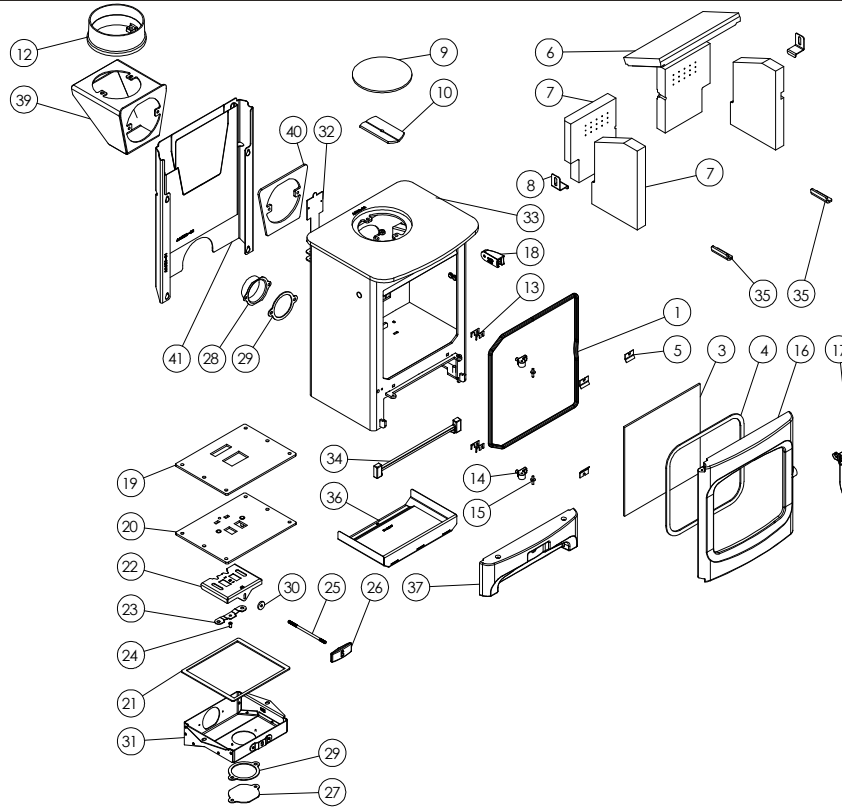

Issue B

Item	Part No.	Description	Ex.Vat.	Inc.Vat.	Item	Part No.	Description	Ex.Vat.	Inc.Vat.
1	008/AA035	Door Seal (Inc Adhesive)	12.50	15.00	22	004/AA115	Slider	9.50	11.40
2*	008/FW29	Door Seal Adhesive	9.10	10.92	23	004/BR015	Clicker Retainer Plate	2.90	3.48
3	006/PV19	Glass (Inc Seal)	32.00	38.40	24	008/ES36/01	Brass Ball Catch	3.70	4.44
4	008/PV55	Glass Seal	10.40	12.48	25	004/AA084	Control Rod	12.00	14.40
5	004/KV23	Glass Retainer	0.57	0.68	26	008/EZ105	Air Control Handle	9.10	10.92
6	011/AA031	Throat Plate	26.00	31.20	27	004/BR054	Cover Plate	8.10	9.72
7	011/AA028S	Set of Fire Bricks	54.00	64.80	28	004/BR053	Air Inlet Spigot	21.00	25.20
8	004/XV30	Brick Bracket	6.10	7.32	29	008/BR044	Air Inlet Gasket	8.70	10.44
9	012/PV09	Blanking Plate	19.90	23.88	30	008/BR052	Felt Washer	0.93	1.12
10	010/EY51	Clamping Plate	15.80	18.96	31	004/BR041	Airbox Cover	43.00	51.60
11*	008/EY38	Flue Fixing Rope Seal	6.20	7.44	32	012/AAL011	Serial No. Label		
12#	002/PV12B	Flue Collar	46.00	55.20	33#	001/AAL010	Firebox		
13	004/BR021	Hinge Shim	0.46	0.55	34	002/AA008	Front Fence	25.00	30.00
14	002/BR020	Hinge	9.70	11.64	35	010/AA009	Fence Support	7.50	9.00
15	008/ST068/2	Hinge Pin Set	2.90	3.48	36	004/AA017	Ashpan	28.00	33.60
16#	003/AA001A	Door Assembly	135.00	162.00	37	003/AAL002	Front Lower Casting	31.50	37.80
17#	003/AB012A	Door Handle	35.00	42.00	38*	010/EW51	Ash Carrier (Optional Extra)	92.00	110.40
18#	003/AB055A	Latch Receiver	26.00	31.20	39#	010/BU034	Vert Rear Flue Adaptor (Opt'l Extra) ...	92.00	110.40
19	008/AA110	Air Control Gasket	16.00	19.20	40	010/AA081	Vert Rear Flue Adaptor Spacer	14.50	17.40
20	010/AA114	Air Control Plate	13.40	16.08	41#	010/AA080	Heat Shield (Optional Extra)	58.00	69.60
21	008/BR045	Lower Airbox Gasket	8.70	10.44					

This drawing is for identification purposes only.