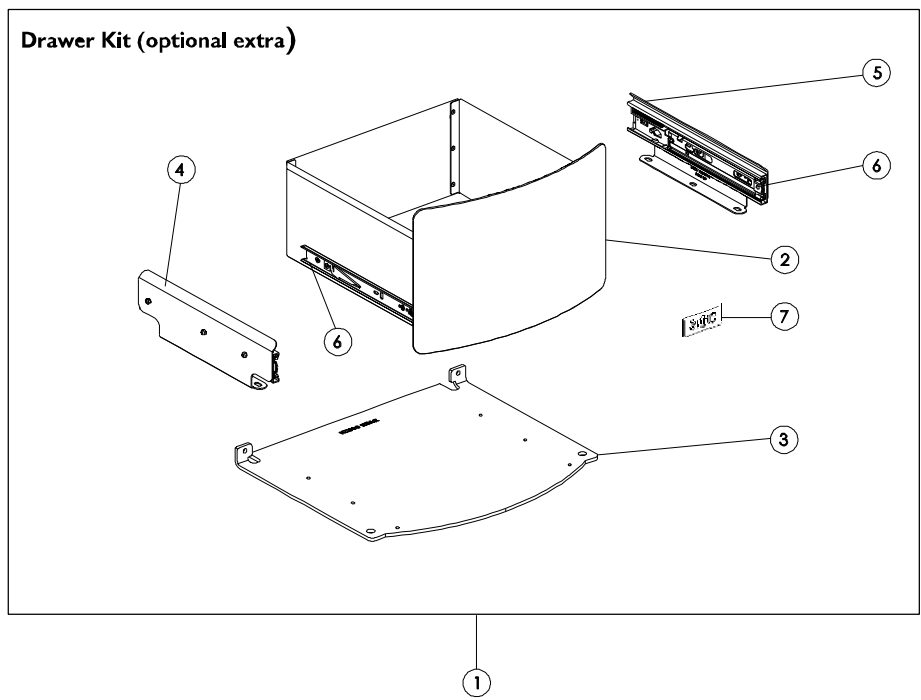

Issue A

Item	Part No.	Description	Ex.Vat.	Inc.Vat.	Item	Part No.	Description	Ex.Vat.	Inc.Vat.
1#	010/EZ120	Drawer Kit (Optional Extra)	182.00	218.40	5	004/KZ129R	RH Drawer Support	12.80	15.36
2#	010/EZ127	Drawer	NA		6	008/EZ124	Drawer Slide Runner	13.47	16.16
3	010/EZ096	Drawer Base Plate	27.00	32.40	7	008/EZ130	Adhesive Plastic Label	4.80	5.76
4	004/KZ129L	LH Drawer Support	12.80	15.36					