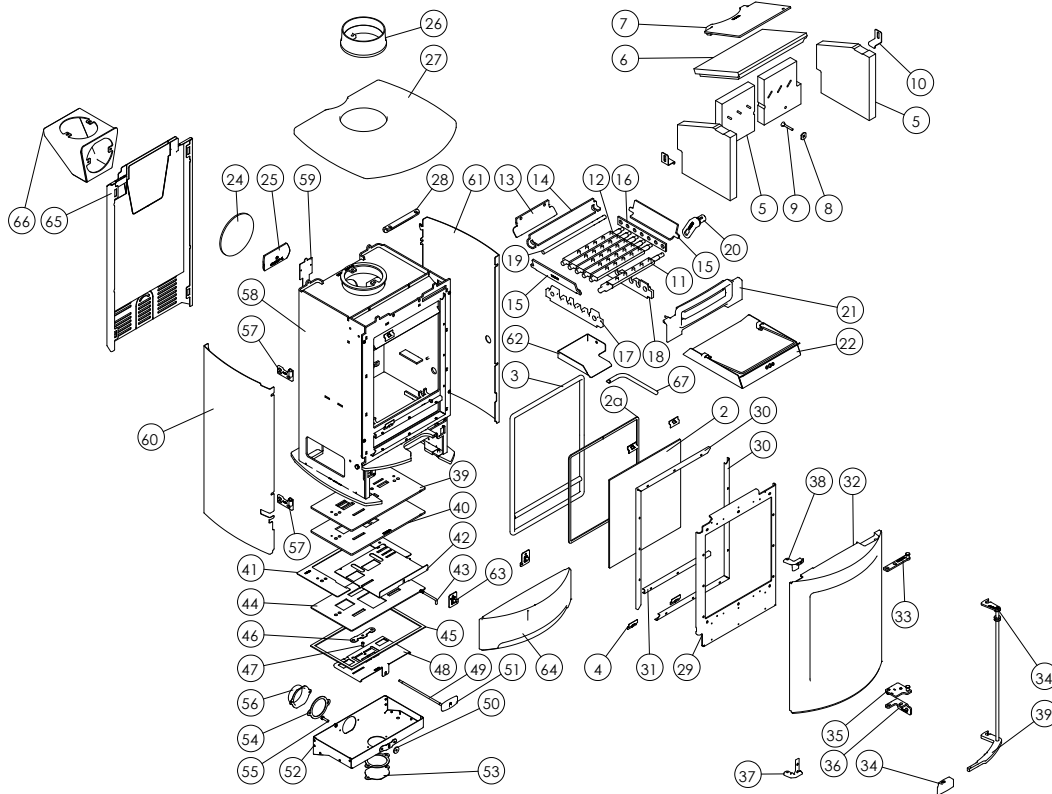

Issue G

Item	Part No.	Description	Ex.Vat.	Inc.Vat.	Item	Part No.	Description	Ex.Vat.	Inc.Vat.
1*	008/FW29	Door Seal Adhesive .....	9.10	10.92	34	008/EZ106	Door Handle .....	11.80	14.16
2	006/EZ018	Glass Inc. Seal .....	54.00	64.80	35	010/EZ055	Lower Latch Plate .....	7.00	8.40
2a	008/PV55	Glass Seal .....	10.40	12.48	36	010/EZ065	Hinge Plate Lower .....	9.10	10.92
3	008/EZ002/S	Door Seal Kit Inc Adhesive .....	19.90	23.88	37	002/EZ053	Lower Hinge Bracket .....	17.40	20.88
4	004/EZ023	Glass Retainer .....	6.00	7.20	38	002/EZ054	Upper Hinge Bracket .....	17.40	20.88
5	011/EZ029S	Fire Brick Set (4) .....	58.00	69.60	39	010/EZ005	Air Slider Control Plate .....	19.20	23.04
6	011/EZ031	Brick Throat Plate .....	29.00	34.80	40	010/EZ034	Slider Air Control Backing .....	22.00	26.40
7	010/EZ032	Upper Baffle Plate .....	17.60	21.12	41	004/EZ033	Wood/Multifuel Surround .....	7.00	8.40
8	010/ER036	Brick Retaining Washer .....	1.60	1.92	42	004/EZ035	Slider Wood/Multifuel .....	9.10	10.92
9	008/FFB125	Coach Bolt M6 x 45 .....	0.60	0.72	43	004/EZ014	Wood/Multifuel Selection Lever .....	8.00	9.60
10	004/XV30	Brick Bracket .....	6.10	7.32	44	008/EZ037	Air Slider Control Gasket .....	9.10	10.92
11	002/CG23	Driving Grate Bar .....	19.90	23.88	45	008/EZ006	Airbox Gasket .....	9.80	11.76
12	002/CG0155	Set of Grate Bars (5) .....	56.50	67.80	46	004/BR015	Clicker Retainer Plate .....	2.90	3.48
13	010/EZ013	Ash Deflector .....	6.00	7.20	47	008/ES36/01	Brass Ball Catch .....	3.70	4.44
14	010/EZ080	Rear Fire Plate .....	16.00	19.20	48	004/EZ020	Air Control Slider .....	9.40	11.28
15	010/EZ079	Side Fire Plate .....	16.00	19.20	49	004/EZ016	Control Rod .....	11.00	13.20
16	012/SY33	Mover Bar .....	35.50	42.60	50	008/BR052	Felt Washer .....	0.93	1.12
17	002/SY30	LH Carrier Bar .....	43.00	51.60	51	008/EZ105	Air Control Handle .....	9.10	10.92
18	002/EZ077	RH Carrier Bar .....	32.00	38.40	52	004/EZ041	Air Box Cover .....	48.00	57.60
19	012/CG05	Idler Rod .....	28.00	33.60	53	004/BR054	Blanking Plate .....	8.10	9.72
20	002/EZ098	Riddler Knob .....	24.50	29.40	54	008/BR044	Gasket .....	8.70	10.44
21	002/EZ007	Front Fence .....	40.00	48.00	55	008/FFS062	Defra Stop .....		
22	004/EZ017	Ashpan .....	34.00	40.80	56	004/BR053	Air Inlet Spigot .....	21.00	25.20
23*	008/NV38	Flue Fixing Rope Seal .....	6.20	7.44	57	002/EZ063	Door Hinge Bracket .....	21.00	25.20
24	012/PV09	Blanking Plate .....	19.90	23.88	58#	001/EZL010	Firebox .....		
25	010/EY51	Clamping Plate .....	15.80	18.96	59	012/EZL011	Serial Number Label .....		
26#	002/PV12B	Flue Collar .....	46.00	55.20	60#	004/EZL091L	Left Side Panel .....	28.00	33.60
27#	002/EZ009	Cast Top .....	72.00	86.40	61#	004/EZL091R	Right Side Panel .....	28.00	33.60
28	010/EZ012	Top Retaining Bracket .....	6.00	7.20	62	004/EZL149	Tool Holder .....	6.20	7.44
29	010/EZ003	Door Back Plate .....	37.50	45.00	63	004/EZL088	Fixing Plate .....	5.60	6.72
30	004/EZ004	Door Rope Channel .....	12.80	15.36	64#	002/EZ085	Base Casting Short .....	52.50	63.00
31	004/EZ097	Horizontal Door Rope Channel .....	11.30	13.56	65#	010/EZ130A	Upper Heatsield .....	63.00	75.60
32#	002/EZ001/A	Door Assembly .....	225.00	270.00	66#	010/BU034	Vertical Rear Flue Adapter .....	92.00	110.40
33	010/EZ061	Receiver Plate Upper .....	12.00	14.40	67	004/EZ095	Riddler/ Ashpan Operation Tool .....	19.20	23.04