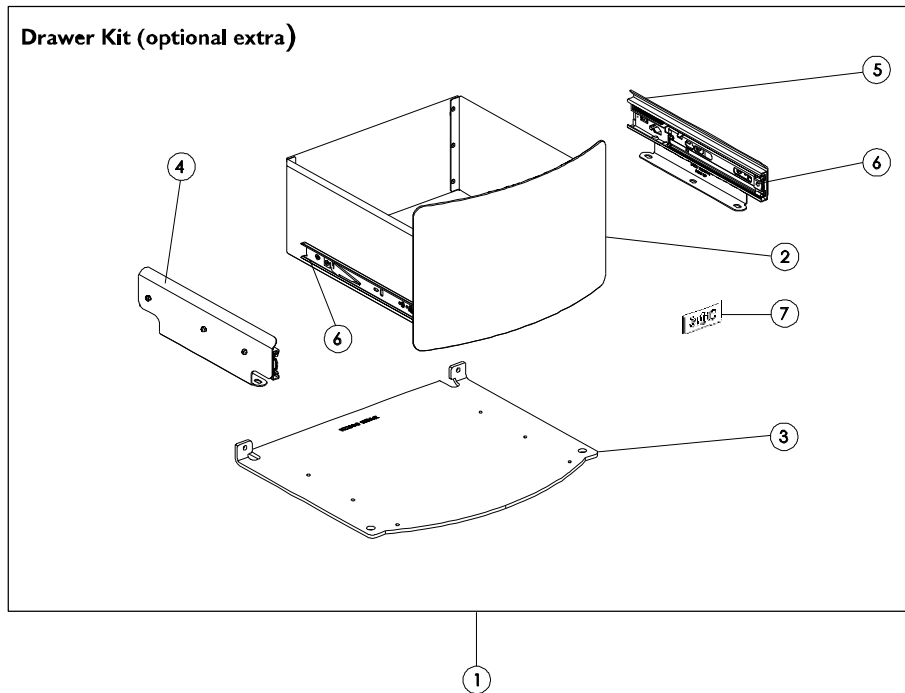

Issue A

| Item | Part No. | Description | Ex.Vat. | Inc.Vat. | Item | Part No. | Description | Ex.Vat. | Inc.Vat. |
|------|------------|-----------------------------------|---------|----------|------|------------|------------------------------|---------|----------|
| 1# | 010/KZ120 | Drawer Kit (Optional Extra) | 196.00 | 235.20 | 5 | 004/KZ129R | RH Drawer Support | 12.80 | 15.36 |
| 2# | 010/KZ127 | Drawer | NA | | 6 | 008/EZ124 | Drawer Slide Runner | 13.47 | 16.16 |
| 3 | 010/KZ096 | Drawer Base Plate | 27.00 | 32.40 | 7 | 008/EZ130 | Adhesive Plastic Label | 4.80 | 5.76 |
| 4 | 004/KZ129L | LH Drawer Support | 12.80 | 15.36 | | | | | |