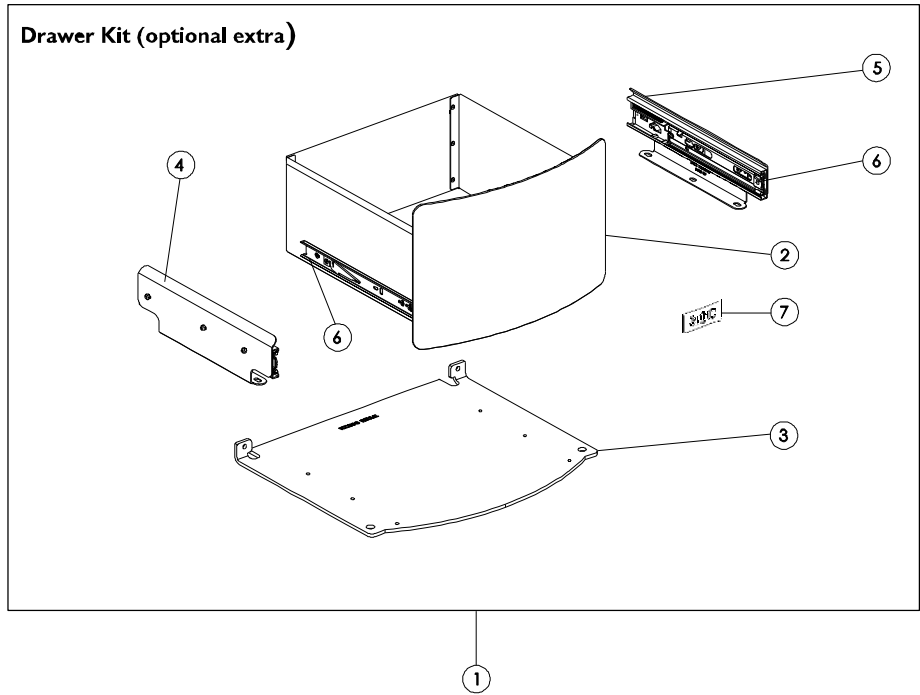

Issue A

Item	Part No.	Description	Ex.Vat.	Inc.Vat.	Item	Part No.	Description	Ex.Vat.	Inc.Vat.
1#	010/KZ120	Drawer Kit (Optional Extra) .....	265.00	318.00	5	004/KZ129R	RH Drawer Support .....	15.60	18.72
2#	010/KZ127	Drawer .....	NA		6	008/EZ124	Drawer Slide Runner .....	14.90	17.88
3	010/KZ096	Drawer Base Plate .....	33.00	39.60	7	008/EZ130	Adhesive Plastic Label .....	5.85	7.02
4	004/KZ129L	LH Drawer Support .....	15.60	18.72					