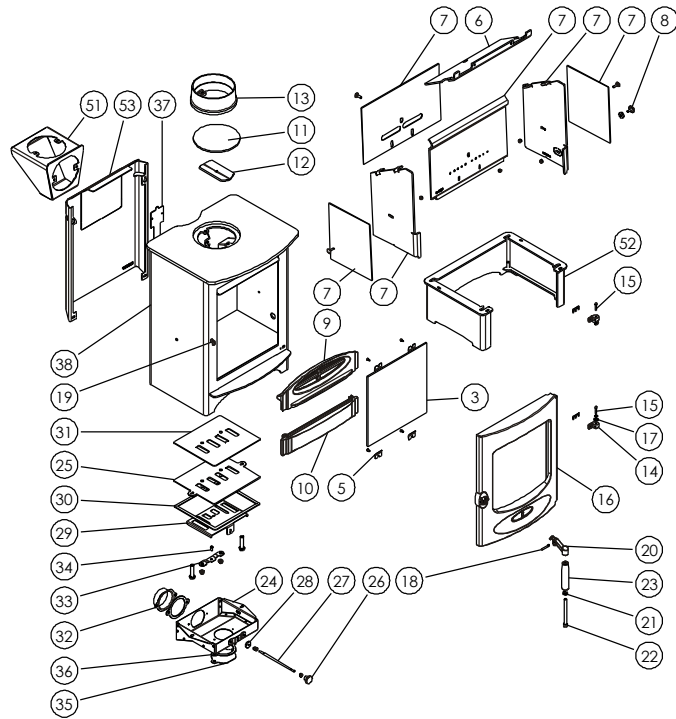

Issue O

Item	Part No.	Description	Ex.Vat.	Inc.Vat.	Item	Part No.	Description	Ex.Vat.	Inc.Vat.
1*	008/PV21	Rope Door Seal	14.40	17.28	27	004/BR016	Control Rod	14.80	17.76
2*	008/FW29	Door Seal Adhesive	9.10	10.92	28	008/BR052	Felt Washer	0.93	1.12
3	006/PV19	Glass (Inc Seal)	32.00	38.40	29	004/BR007	Air Inlet Slide	9.90	11.88
4*	008/PV55	Glass Seal	10.40	12.48	30	008/BR045	Lower Air Box Gasket	8.70	10.44
5	004/KV23	Glass Retainer	0.57	0.68	31	008/BR006	Airbox Gasket	8.70	10.44
6	010/BR031	Throat Plate	41.50	49.80	32	004/BR053	Air Inlet Spigot	21.00	25.20
7	010/BR058S	Inner Plate Set Including Gaskets	46.00	55.20	33	004/BR015	Clicker Retainer Plate	2.90	3.48
8	004/DY22	Riddler Blanking Disk	3.80	4.56	34	008/ES36/01	Brass Ball Catch	3.70	4.44
9	002/BR017	Fuel Retainer	42.00	50.40	35	004/BR054	Coverplate	8.10	9.72
10	002/BR034	Wood Ash Retainer	33.00	39.60	36	008/BR044	Blanking Plate Gasket	8.70	10.44
11	012/PV09	Blanking Plate	19.90	23.88	37	012/BR011	Serial No. Label		
12	010/EY51	Clamping Plate	15.80	18.96	38#	001/BR010	Firebox		
12a*	008/EY38	Flue Fixing Rope Seal			39	010/BR022	Grate Kit (Inc Handle)	150.00	180.00
13#	002/PV12B	Flue Collar	46.00	55.20	40	012/BV20/A	Ashpan Tool	22.00	26.40
14	002/BR020	Hinge	9.70	11.64	41	004/BR033	Ashpan	32.50	39.00
15	008/BW39/S	Hinge Pin Set	3.10	3.72	42	002/EY03	Grate Plate	28.00	33.60
16#	002/BR001/A	Door Assembly	168.00	201.60	43	010/EY04	L.H. Grate Support	28.00	33.60
17	008/FFW026	1/4 Heavy Brass Washer	0.15	0.18	44	010/EY05	R.H. Grate Support	28.00	33.60
18	004/BR014	Handle Pivot Pin	4.30	5.16	45	010/EY06	Front Grate Support	28.00	33.60
19	002/PV13	Door Latch	7.30	8.76	46	010/EY09	Rear Grate Support	28.00	33.60
20	002/BR012	Handle Casting	17.60	21.12	47	010/EY13	Riddler Rod	29.00	34.80
21	008/FFW015	Spring Washer (Thackery Type)	1.80	2.16	48	002/DY21	Riddler Knob	18.10	21.72
22	008/FFB007	M8 x 100mm Allen Head Bolt	0.50	0.60	49	008/DY27	Riddling Tool	11.80	14.16
23	008/BR013	Wooden Handle	11.00	13.20	50	010/EW51	Ash Carrier (Optional Extra)	92.00	110.40
24	004/BR041	Airbox Cover	43.00	51.60	51#	010/BU034	Vert Rear Flue Adaptor (Opt'l Extra) ...	92.00	110.40
25	004/BR005	Air Box Control Plate	15.60	18.72	52#	010/BR050	Store Stand (Optional Extra)	100.00	120.00
26	008/AY37	Air Control Knob	4.00	4.80	53#	010/BR057	Heat Shield (Optional Extra)	51.00	61.20