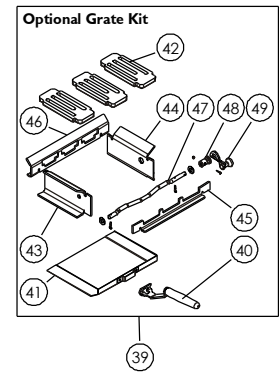

Issue O

Item	Part No.	Description	Ex.Vat.	Inc.Vat.	Item	Part No.	Description	Ex.Vat.	Inc.Vat.
1*	008/PV21	Rope Door Seal	14.40	17.28	27	004/BR016	Control Rod	14.80	17.76
2*	008/FW29	Door Seal Adhesive	9.10	10.92	28	008/BR052	Felt Washer	0.93	1.12
3	006/PV19	Glass (Inc Seal)	32.00	38.40	29	004/BR007	Air Inlet Slide	9.90	11.88
4*	008/PV55	Glass Seal	10.40	12.48	30	008/BR045	Lower Air Box Gasket	8.70	10.44
5	004/KV23	Glass Retainer	0.57	0.68	31	008/BR006	Airbox Gasket	8.70	10.44
6	010/BR031	Throat Plate	41.50	49.80	32	004/BR053	Air Inlet Spigot	21.00	25.20
7	010/BR058S	Inner Plate Set Including Gaskets	46.00	55.20	33	004/BR015	Clicker Retainer Plate	2.90	3.48
8	004/DY22	Riddler Blanking Disk	3.80	4.56	34	008/ES36/01	Brass Ball Catch	3.70	4.44
9	002/BR017	Fuel Retainer	42.00	50.40	35	004/BR054	Coverplate	8.10	9.72
10	002/BR034	Wood Ash Retainer	33.00	39.60	36	008/BR044	Blanking Plate Gasket	8.70	10.44
11	012/PV09	Blanking Plate	19.90	23.88	37	012/BR011	Serial No. Label		
12	010/EY51	Clamping Plate	15.80	18.96	38#	001/BR010	Firebox		
12a*	008/EY38	Flue Fixing Rope Seal			39	010/BR022	Grate Kit (Inc Handle)	150.00	180.00
13#	002/PV12B	Flue Collar	46.00	55.20	40	012/BV20/A	Ashpan Tool	22.00	26.40
14	002/BR020	Hinge	9.70	11.64	41	004/BR033	Ashpan	32.50	39.00
15	008/BW39/S	Hinge Pin Set	3.10	3.72	42	002/EY03	Grate Plate	28.00	33.60
16#	002/BR001/A	Door Assembly	168.00	201.60	43	010/EY04	L.H. Grate Support	28.00	33.60
17	008/FFW026	1/4 Heavy Brass Washer	0.15	0.18	44	010/EY05	R.H. Grate Support	28.00	33.60
18	004/BR014	Handle Pivot Pin	4.30	5.16	45	010/EY06	Front Grate Support	28.00	33.60
19	002/PV13	Door Latch	7.30	8.76	46	010/EY09	Rear Grate Support	28.00	33.60
20	002/BR012	Handle Casting	17.60	21.12	47	010/EY13	Riddler Rod	29.00	34.80
21	008/FFW015	Spring Washer (Thackery Type)	1.80	2.16	48	002/DY21	Riddler Knob	18.10	21.72
22	008/FFB007	M8 x 100mm Allen Head Bolt	0.50	0.60	49	008/DY27	Riddling Tool	11.80	14.16
23	008/BR013	Wooden Handle	11.00	13.20	50	010/EW51	Ash Carrier (Optional Extra)	92.00	110.40
24	004/BR041	Airbox Cover	43.00	51.60	51#	010/BU034	Vert Rear Flue Adaptor (Opt'l Extra) ...	92.00	110.40
25	004/BR005	Air Box Control Plate	15.60	18.72	52#	010/BR050	Store Stand (Optional Extra)	100.00	120.00
26	008/AY37	Air Control Knob	4.00	4.80	53#	010/BR057	Heat Shield (Optional Extra)	51.00	61.20