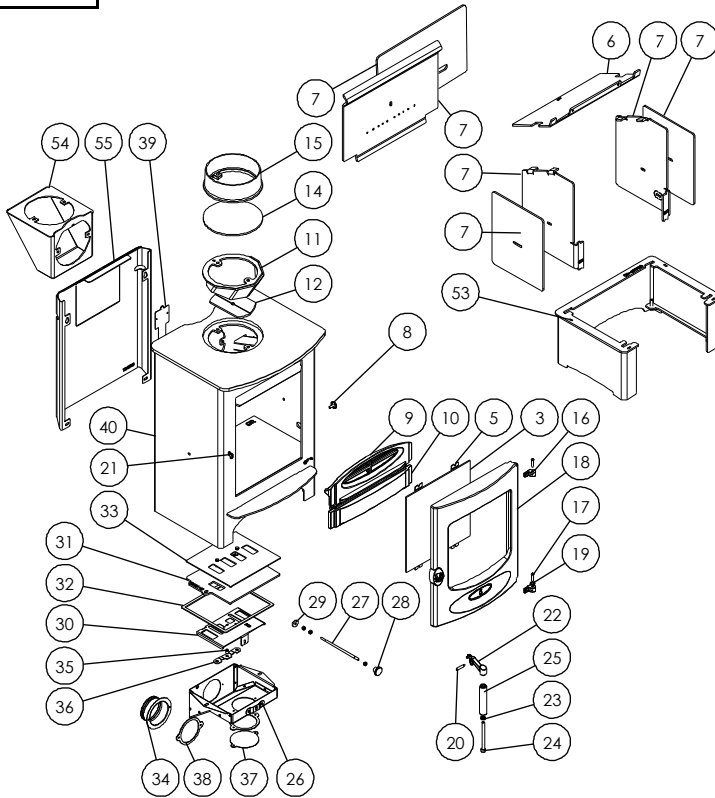

Issue M

Item	Part No.	Description	Ex.Vat.	Inc.Vat.	Item	Part No.	Description	Ex.Vat.	Inc.Vat.
1*	008/PV21	Rope Door Seal	13.55	16.26	29	008/BR052	Felt Washer	0.87	1.04
2*	008/FW29	Door Seal Adhesive	8.50	10.20	30	004/CR007	Air Inlet Slide	21.25	25.50
3	006/PV19	Glass (Inc Seal)	57.00	68.40	31	010/CR005	Air Control Plate	40.00	48.00
4*	008/PV55	Glass Seal	9.70	11.64	32	008/BR045	Lower Air Box Gasket	8.10	9.72
5	004/KV23	Glass Retainer	0.52	0.62	33	008/CR006	Airbox Gasket	8.10	9.72
6	010/CR031	Throat Plate	50.95	61.14	34	008/CR048	Air Inlet Spigot	7.90	9.48
7	010/CR058S	Inner Plate Set (Inc. Gaskets)	43.60	52.32	35	008/ES36/01	Brass Ball Catch	3.45	4.14
8	004/DY22	Riddler Blanking Disk	3.50	4.20	36	004/BR015	Clicker Retainer Plate	2.65	3.18
9	002/BR017	Fuel Retainer	39.05	46.86	37	004/CR064	Coverplate	7.55	9.06
10	002/BR034	Wood Ash Retainer	30.75	36.90	38	008/CR063	Duct Gasket	3.70	4.44
11	010/CR070	Flue Collar Deflector	50.55	60.66	39	012/CR011	Serial No. Label		
12	010/AY51	Clamping Plate	14.80	17.76	40#	001/CR010	Firebox		
13*	008/NV38	Flue Fixing Rope Seal			41	010/CR022	Grate Kit (Inc Handle)	130.00	156.00
14	012/TW09	Blanking Plate	18.75	22.50	42	012/BV20/A	Ashpan Tool	20.35	24.42
15#	002/CH12B	Flue Collar	55.40	66.48	43	004/BR033	Ashpan	30.15	36.18
16	002/BR020	Hinge	9.10	10.92	44	002/EY03	Grate Plate	25.50	30.60
17	008/BW39/S	Hinge Pin Set	2.80	3.36	45	010/CR043	L.H. Grate Support	26.55	31.86
18	002/BR001/A	Door Assembly	155.95	187.14	46	010/CR042	R.H. Grate Support	26.55	31.86
19	008/FFW026	1/4 Heavy Brass Washer	0.15	0.18	47	010/CR065	Front Grate Support	24.75	29.70
20	004/BR014	Handle Pivot Pin	4.00	4.80	48	010/CR061	Rear Grate Support	26.55	31.86
21	002/PV13	Door Latch	6.75	8.10	49	002/DY21	Riddler Knob	17.00	20.40
22	002/BR012	Handle Casting	16.45	19.74	50	008/DY27	Riddling Tool	11.05	13.26
23	008/FFW015	Thackery Washer	1.55	1.86	51	010/CR013	Riddler Rod	25.95	31.14
24	008/FFB007	M8 x 100 Allen Hd Bolt	0.50	0.60	52*	010/EW51	Ash Carrier (Opt'l Extra)	84.00	100.80
25	008/BR013	Wooden Handle	10.20	12.24	53#	010/CR050	Store Stand (Optional Extra)	90.00	108.00
26	004/CR041	Airbox Cover	31.90	38.28	54#	010/TW33	Vert Rear Flue Adaptor (Opt'l Extra) ...	86.00	103.20
27	004/BR016	Control Rod	13.85	16.62	55#	010/CR057	Heat Shield (Optional Extra)	51.00	61.20
28	008/AY37	Air Control Knob	3.70	4.44					