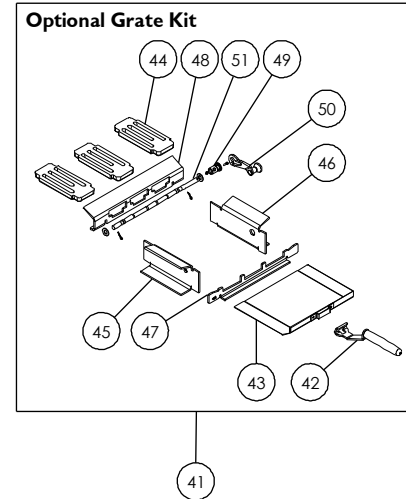

Issue M

Item	Part No.	Description	Ex.Vat.	Inc.Vat.	Item	Part No.	Description	Ex.Vat.	Inc.Vat.
1*	008/PV21	Rope Door Seal	13.55	16.26	29	008/BR052	Felt Washer	0.87	1.04
2*	008/FW29	Door Seal Adhesive	8.50	10.20	30	004/CR007	Air Inlet Slide	21.25	25.50
3	006/PV19	Glass (Inc Seal)	57.00	68.40	31	010/CR005	Air Control Plate	40.00	48.00
4*	008/PV55	Glass Seal	9.70	11.64	32	008/BR045	Lower Air Box Gasket	8.10	9.72
5	004/KV23	Glass Retainer	0.52	0.62	33	008/CR006	Airbox Gasket	8.10	9.72
6	010/CR031	Throat Plate	50.95	61.14	34	008/CR048	Air Inlet Spigot	7.90	9.48
7	010/CR058S	Inner Plate Set (Inc. Gaskets)	43.60	52.32	35	008/ES36/01	Brass Ball Catch	3.45	4.14
8	004/DY22	Riddler Blanking Disk	3.50	4.20	36	004/BR015	Clicker Retainer Plate	2.65	3.18
9	002/BR017	Fuel Retainer	39.05	46.86	37	004/CR064	Coverplate	7.55	9.06
10	002/BR034	Wood Ash Retainer	30.75	36.90	38	008/CR063	Duct Gasket	3.70	4.44
11	010/CR070	Flue Collar Deflector	50.55	60.66	39	012/CR011	Serial No. Label		
12	010/AY51	Clamping Plate	14.80	17.76	40#	001/CR010	Firebox		
13*	008/NV38	Flue Fixing Rope Seal			41	010/CR022	Grate Kit (Inc Handle)	130.00	156.00
14	012/TW09	Blanking Plate	18.75	22.50	42	012/BV20/A	Ashpan Tool	20.35	24.42
15#	002/CH12B	Flue Collar	55.40	66.48	43	004/BR033	Ashpan	30.15	36.18
16	002/BR020	Hinge	9.10	10.92	44	002/EY03	Grate Plate	25.50	30.60
17	008/BW39/S	Hinge Pin Set	2.80	3.36	45	010/CR043	L.H. Grate Support	26.55	31.86
18	002/BR001/A	Door Assembly	155.95	187.14	46	010/CR042	R.H. Grate Support	26.55	31.86
19	008/FFW026	1/4 Heavy Brass Washer	0.15	0.18	47	010/CR065	Front Grate Support	24.75	29.70
20	004/BR014	Handle Pivot Pin	4.00	4.80	48	010/CR061	Rear Grate Support	26.55	31.86
21	002/PV13	Door Latch	6.75	8.10	49	002/DY21	Riddler Knob	17.00	20.40
22	002/BR012	Handle Casting	16.45	19.74	50	008/DY27	Riddling Tool	11.05	13.26
23	008/FFW015	Thackery Washer	1.55	1.86	51	010/CR013	Riddler Rod	25.95	31.14
24	008/FFB007	M8 x 100 Allen Hd Bolt	0.50	0.60	52*	010/EW51	Ash Carrier (Opt'l Extra)	84.00	100.80
25	008/BR013	Wooden Handle	10.20	12.24	53#	010/CR050	Store Stand (Optional Extra)	90.00	108.00
26	004/CR041	Airbox Cover	31.90	38.28	54#	010/TW33	Vert Rear Flue Adaptor (Opt'l Extra) ...	86.00	103.20
27	004/BR016	Control Rod	13.85	16.62	55#	010/CR057	Heat Shield (Optional Extra)	51.00	61.20
28	008/AY37	Air Control Knob	3.70	4.44					