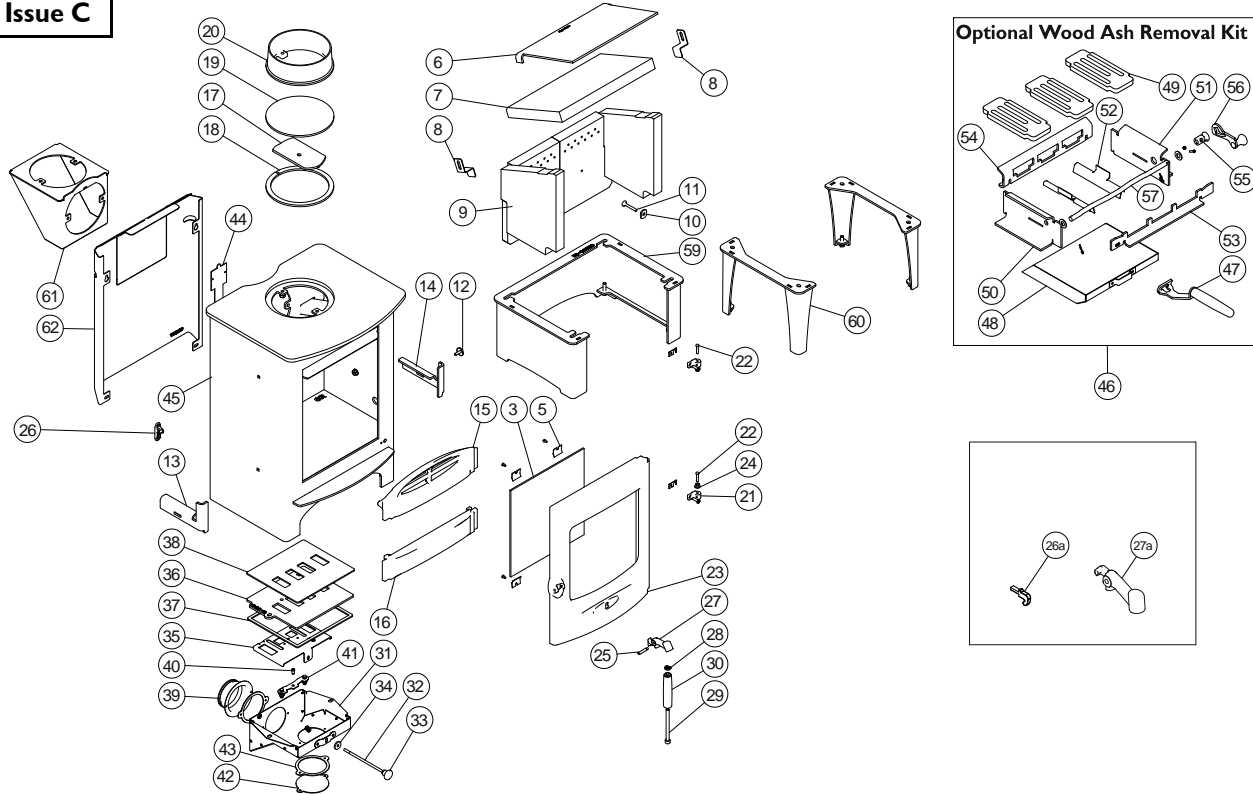

Issue C

Item	Part No.	Description	Ex.Vat.	Inc.Vat.	Item	Part No.	Description	Ex.Vat.	Inc.Vat.
1*	008/PV21	Rope Door Seal	15.90	19.08	31	004/CR041	Airbox Cover	38.00	45.60
2*	008/FW29	Door Seal Adhesive	10.10	12.12	32	004/BR016	Control Rod	16.30	19.56
3	006/PV19	Glass (Inc Seal)	35.50	42.60	33	008/AY37	Air Control Knob	4.40	5.28
4*	008/PV55	Glass Seal	11.50	13.80	34	008/BR052	Felt Washer	1.03	1.24
5	004/KV23	Glass Retainer	0.63	0.76	35	004/CRE007	Air Inlet Slide	25.50	30.60
6	010/CRE147	Upper Baffle Plate	24.50	29.40	36	010/CR005	Air Control Plate	49.50	59.40
7	011/CRE131	Throat Plate	32.00	38.40	37	008/BR045	Lower Air Box Gasket	9.60	11.52
8	004/XV30	Brick Retaining Bracket			38	008/CR006	Airbox Gasket	9.60	11.52
9	011/CRE130S	Set of Fire Bricks	72.00	86.40	39	008/CR048	Air Inlet Spigot	7.90	9.48
10	010/ER036	Brick Retaining Washer	1.76	2.11	40	008/ES36/01	Brass Ball Catch	4.10	4.92
11	008/FFB127	M6x45 Coach Bolt	0.65	0.78	41	004/BR015	Clicker Retainer Plate	3.20	3.84
12	004/DY22	Riddler Blanking Disk	4.20	5.04	42	004/CR064	Coverplate	8.95	10.74
13	010/CRE027L	LH Brick and Fence Support	8.80	10.56	43	008/CR063	Duct Gasket	4.40	5.28
14	010/CRE027R	RH Brick and Fence Support	8.80	10.56	44	012/CRE011	Serial No. Label		
15	002/BR017	Fuel Retainer	46.50	55.80	45#	001/CRE010	Firebox		
16	002/BR034	Wood Ash Retainer	36.50	43.80	46	010/CRE022	Grate Kit (Inc Handle)	160.00	192.00
17	010/AY51	Clamping Plate	17.40	20.88	47	012/BV20/A	Ashpan Tool	24.50	29.40
18	008/NV38	Flue Fixing Rope Seal	6.85	8.22	48	004/BR033	Ashpan	36.00	43.20
19	012/TW09	Blanking Plate	22.00	26.40	49	002/EY03	Grate Plate	31.00	37.20
20#	002/CH12B	Flue Collar	66.00	79.20	50	010/CRE043	L.H. Grate Support	29.50	35.40
21	002/BR020	Hinge	10.70	12.84	51	010/CRE042	R.H. Grate Support	29.50	35.40
22	008/ST068/2	Hinge Pin Set	3.20	3.84	52	004/BRE019	Ash Shedding Plate	9.60	11.52
23#	002/BR001/A	Door Assembly	186.00	223.20	53	010/CRE006	Front Grate Support	21.50	25.80
24	008/FFW026	1/4 Heavy Brass Washer	0.15	0.18	54	010/CRE061	Rear Grate Support	29.50	35.40
25	004/BR014	Handle Pivot Pin	4.75	5.70	55	002/DY21	Riddler Knob	20.00	24.00
26	004/BR084	Door Latch	10.50	12.60	56	008/DY27	Riddling Tool	13.00	15.60
26a**	002/PV13	Door Latch	8.05	9.66	57	010/CR013	Riddler Rod	31.00	37.20
27	002/BR087	Handle Casting	34.50	41.40	58*	010/EW51	Ash Carrier (Opt'l Extra)	106.00	127.20
27a**	002/BR012	Handle Casting	19.40	23.28	59#	010/CR050	Store Stand (Optional Extra)	112.00	134.40
28	008/FFW015	Thackery Washer	1.98	2.38	60#	010/ER051	High Legs (Optional Extra)		
29	008/FFB007	M8 x 100 Allen Hd Bolt	0.50	0.60	61#	010/TW33	Vert Rear Flue Adaptor (Opt'l Extra) ...	106.00	127.20
30	008/BR013	Wooden Handle	12.10	14.52	62#	010/CR057	Heat Shield (Optional Extra)	65.00	78.00