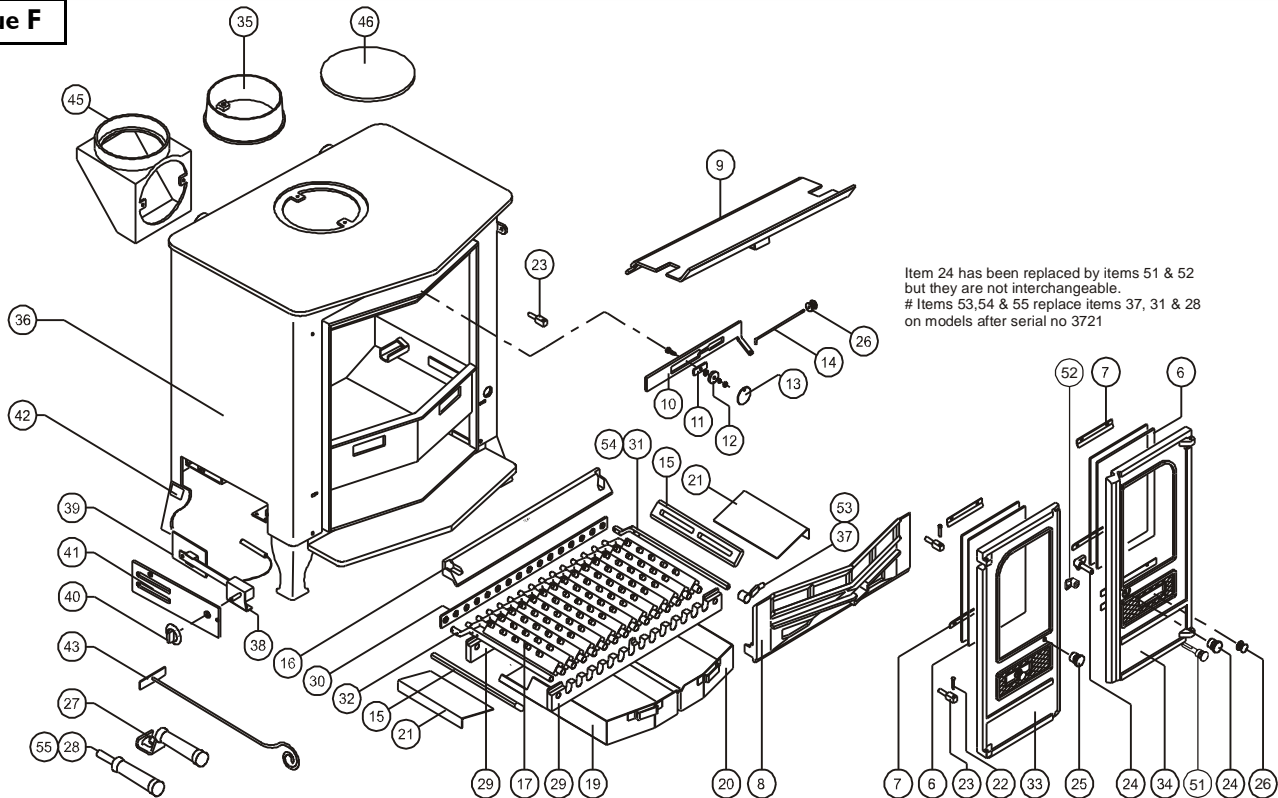

**Issue F**

Item 24 has been replaced by items 51 & 52 but they are not interchangeable.  
# Items 53,54 & 55 replace items 37, 31 & 28 on models after serial no 3721

Item	Part No.	Description	Ex.Vat.	Inc.Vat.	Item	Part No.	Description	Ex.Vat.	Inc.Vat.
3*	008/FV35/S	Door Seal Set Incl. Adhesive .....	32.50	39.00	29	002/BV30	Carrier Bar .....	78.00	93.60
4*	008/FW29	Door Seal Adhesive .....	7.50	9.00	30	012/BV33	Mover Bar .....	67.00	80.40
5*	008/TW75	Glass Seal Kit .....	16.10	19.32	31	012/BV23	Riddler Rod .....	29.50	35.40
6	006/LW30	Glass (Inc Seal) .....	39.50	47.40	32	012/CG05	Idler Rod .....	37.50	45.00
7	004/EW23	Glazing Bar .....	4.40	5.28	33	002/FV01	Left Hand Door .....	128.00	153.60
8	002/FV07	Front Firebars .....	132.00	158.40	34	002/FV02	Right Hand Door .....	128.00	153.60
9	010/NV31	Throat Plate .....	79.00	94.80	35#	002/CH12B	Flue Collar .....	79.00	94.80
10	012/NV14/1	Secondary Air Slide .....	15.20	18.24	36	009/CO14B/A	Firebox / Boiler Assy (Country 14B)		
11	012/FV14/2	Secondary Air Slide Guide .....	3.60	4.32	37	002/TW34	Riddler Knob & Lever .....	30.00	36.00
12	012/FV14/3	Secondary Air Slide Retainer .....	4.15	4.98	38	008/FW48	Thermostat .....	59.00	70.80
13	012/FV14/4	Secondary Air Cover .....	26.00	31.20	39	008/FV49	Thermostat Flap .....	10.80	12.96
14	004/FV15	Secondary Air Rod .....	19.50	23.40	40	008/BW50	Thermostat Knob .....	5.25	6.30
15	002/EW15	Side Fire Plate .....	37.50	45.00	41	012/FV10B/19	Thermostat Cover .....	17.50	21.00
16	002/BV16	Back Fire Plate .....	71.00	85.20	42	012/FV11	Serial No. Label		
17	002/CG01	Bottom Grate Bar .....	18.30	21.96	43	012/FW34	Scraper Tool .....	14.30	17.16
18	002/CG01S14	Set of Grate Bars (14 Per Set) .....	210.00	252.00	45#	010/TW33	Vert. Rear Flue Connector (Opt'l Extra)	132.00	158.40
19	004/FV17L	Left Hand Ashpan .....	86.00	103.20	46	012/TW09	Blanking Plate .....	26.50	31.80
20	004/FV17R	Right Hand Ashpan .....	86.00	103.20	47*	012/TW14	Primary Air Slide .....	9.00	10.80
21	004/BV19	Ash Shedding Plate .....	18.30	21.96	48*	004/FV18	Primary Air Slide Guide .....	15.50	18.60
22	008/BW39/S	Hinge Pin Set .....	4.15	4.98	49*	010/BW51	Ash Carrier (Optional Extra) .....	132.00	158.40
23	008/FW27	Hinge Post .....	7.40	8.88	50*	008/TH02/L	Low Level Pipe Stat (Opt'l Extra) .....	66.00	79.20
24	008/FV03/A	Door Catch Assembly .....	25.50	30.60	51	002/DY18	R.H. Door Knob & Spindle .....	23.00	27.60
25	002/BV12	Left Hand Door Knob .....	NA		52	002/AY14	Door Catch Cam .....	11.20	13.44
26	002/TW13	Air Control Knob .....	19.90	23.88	53**	002/AY27	Riddler Knob .....	23.50	28.20
27	012/BV20/A	Ashpan / Door Opening Tool .....	29.50	35.40	54**	012/BV37	Riddler Rod .....	38.50	46.20
28	012/BV22/A	Riddling Tool .....	20.50	24.60	55**	012/BV36/A	Riddling Tool .....	26.50	31.80