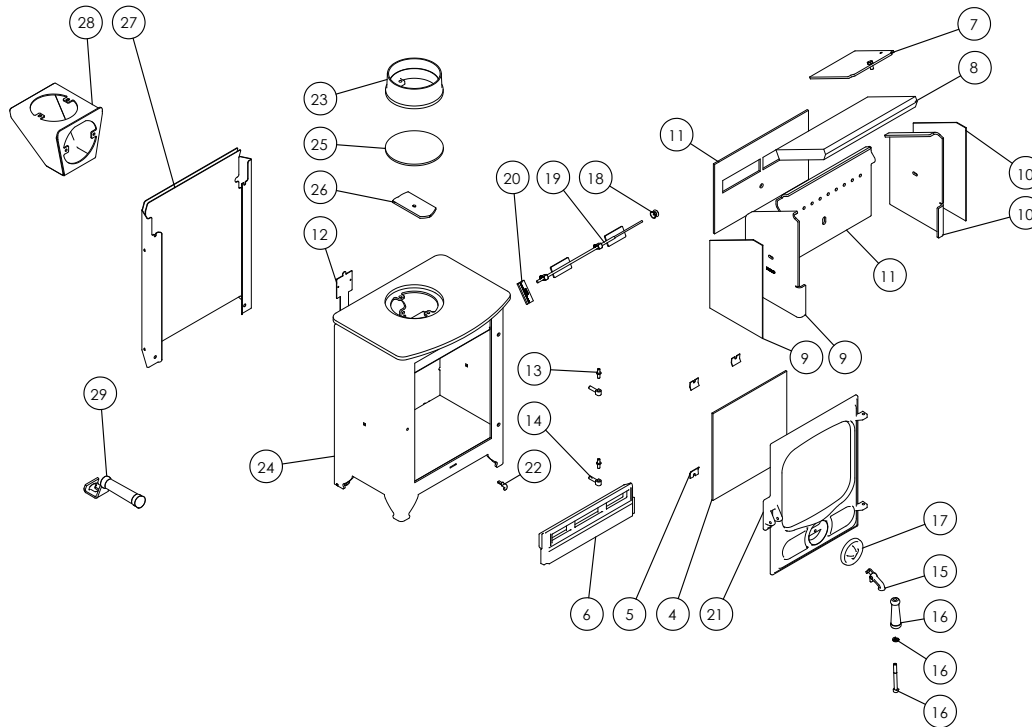

Issue A

Item	Part No.	Description	Ex.Vat.	Inc.Vat.	Item	Part No.	Description	Ex.Vat.	Inc.Vat.
1*	008/PV21	Door Seal	14.40	17.28	16	008/PV08	Door Handle (Incl. Screw & Washer) ...	11.50	13.80
2*	008/FW29	Door Seal Adhesive	9.10	10.92	17	002/PV02	Primary Air Control	15.50	18.60
3*	008/PV55	Glass Seal Kit	10.40	12.48	18	002/TW13	Air Control Knob	15.10	18.12
4	006/PV19	Glass (Inc Seal)	32.00	38.40	19	004/EY48	Airwash Slide	30.00	36.00
5	004/KV23	Glass Retainer	0.57	0.68	20	010/EYE021	Defra Stop	2.70	3.24
6	002/EY23	Fuel Retainer	49.00	58.80	21#	002/PV01/A	Door Assembly	154.00	184.80
7	010/EYE032	Upper Baffle	17.60	21.12	22	002/PV13	Door Latch Hook	7.30	8.76
8	011/EYE031	Throat Plate Brick	27.50	33.00	23#	002/PV12B	Flue Collar	46.00	55.20
9	010/EYE029	L.H. Side Fire Plate (Inc Gasket)	36.50	43.80	24	001/EYE010	Firebox (Country 4 MkII)		
10	010/EYE028	R.H. Side Fire Plate (Inc Gasket)	36.50	43.80	25	012/PV09	Blanking Plate	19.90	23.88
11	010/EYE016	Back Fire Plate (Inc Gasket)	38.00	45.60	26	010/EY51	Clamping Plate	15.80	18.96
12	012/EYE011	Serial No. Label			27#	010/EYE080	Rear Heatshield (Opt'l Extra)	64.00	76.80
13	008/ST068/2	Hinge Pin Set (2 Per Set)	2.90	3.48	28#	010/BU034	Vert. Rear Flue Adapter (Opt'l Extra) ..	92.00	110.40
14	008/FW28	Hinge Post	5.90	7.08	29	012/BV20/A	Door Opening Tool	22.00	26.40
15	002/PV03	Door Catch Lever	23.00	27.60					

This drawing is for identification purposes only.