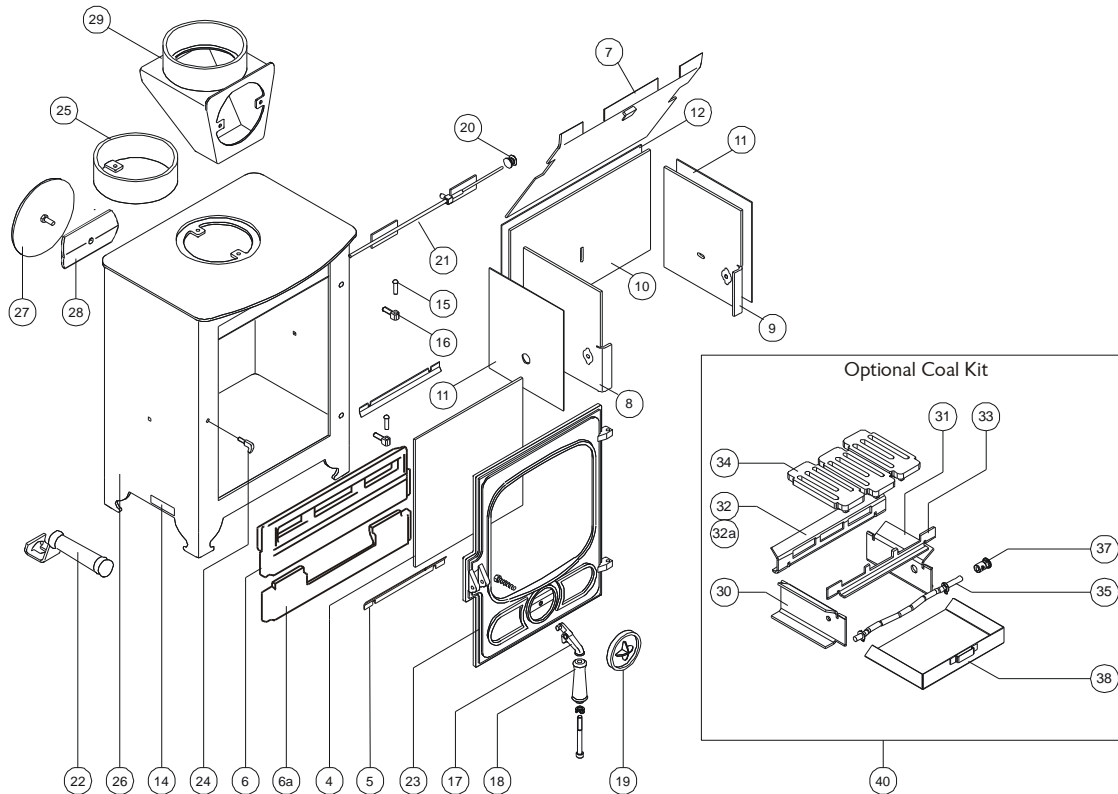

Issue O

Item	Part No.	Description	Ex.Vat.	Inc.Vat.	Item	Part No.	Description	Ex.Vat.	Inc.Vat.
1*	008/PV21	Door Seal .....	14.40	17.28	23#	002/PV01/A	Door Assembly .....	154.00	184.80
2*	008/FW29	Door Seal Adhesive .....	9.10	10.92	24	002/PV13	Door Latch Hook .....	7.30	8.76
3*	008/PV55	Glass Seal Kit .....	10.40	12.48	25#	002/PV12B	Flue Collar .....	46.00	55.20
4	006/PV19	Glass (Inc Seal) .....	32.00	38.40	26	001/EY10	Firebox (Country 4 MkII)		
5	004/KV23	Glass Retainer .....	0.57	0.68	27	012/PV09	Blanking Plate .....	19.90	23.88
6	002/EY23	Fuel Retainer .....	49.00	58.80	28	010/EY51	Clamping Plate .....	15.80	18.96
6a	002/EY24	Wood Ash Retainer .....	40.50	48.60	29#	010/BU034	Vert. Rear Flue Adapter (Opt'l Extra) ..	92.00	110.40
7	010/PV31	Throat Plate .....	42.50	51.00	30	010/EY04	Left Hand Side Grate Support .....	28.00	33.60
8	010/EY15L	L.H. Side Fire Plate (Inc Gasket) .....	36.50	43.80	31	010/EY05	Right Hand Side Grate Support .....	28.00	33.60
9	010/EY15R	R.H. Side Fire Plate (Inc Gasket) .....	36.50	43.80	32	010/EY09	Rear Grate Support .....	28.00	33.60
10	010/EY16	Back Fire Plate (Inc Gasket) .....	39.00	46.80	32a	010/EY06B	Rear Grate Support (Use With Boiler) ..	28.00	33.60
11	011/PV26	Side Ceramic Gasket .....	10.60	12.72	33	010/EY06	Front Grate Support .....	28.00	33.60
12	011/PV27	Back Ceramic Gasket .....	11.40	13.68	34	002/EY03	Grate Plate .....	28.00	33.60
13	008/EY29	Set of Fire Plates(3) & Gaskets .....	77.00	92.40	35	010/EY13	Riddler Rod .....	29.00	34.80
14	012/PV11	Serial No. Label			36*	008/DY23	Riddler Rod Retaining Clips (Pack of 10)	10.40	12.48
15	008/PV28/S	Hinge Pin Set (2 Per Set) .....	3.10	3.72	37	002/DY21	Riddler Knob .....	18.10	21.72
16	008/FW28	Hinge Post .....	5.90	7.08	38	004/PV17	Ashpan .....	29.50	35.40
17	002/PV03	Door Catch Lever .....	23.00	27.60	40	010/EY20	Multifuel Kit (Optional Extra) .....	134.00	160.80
18	008/PV08	Door Handle (Incl. Screw & Washer) ...	11.50	13.80	41*	010/EW51	Ash Carrier (Optional Extra) .....	92.00	110.40
19	002/PV02	Primary Air Control .....	15.50	18.60	42*	010/PV35	Boiler, Steel (Optional Extra) .....	164.00	196.80
20	002/TW13	Air Control Knob .....	15.10	18.12	43*	010/PV35/SS	Boiler, Stainless Steel (Opt'l Extra) .....	285.00	342.00
21	004/EY48	Airwash Slide .....	30.00	36.00	44*	004/DY22	Riddler Blanking Disc .....	3.80	4.56
22	012/BV20/A	Ashpan / Door Opening Tool .....	22.00	26.40	45*#	010/PV34	Add-on Shelf (Optional Extra) .....	41.00	49.20