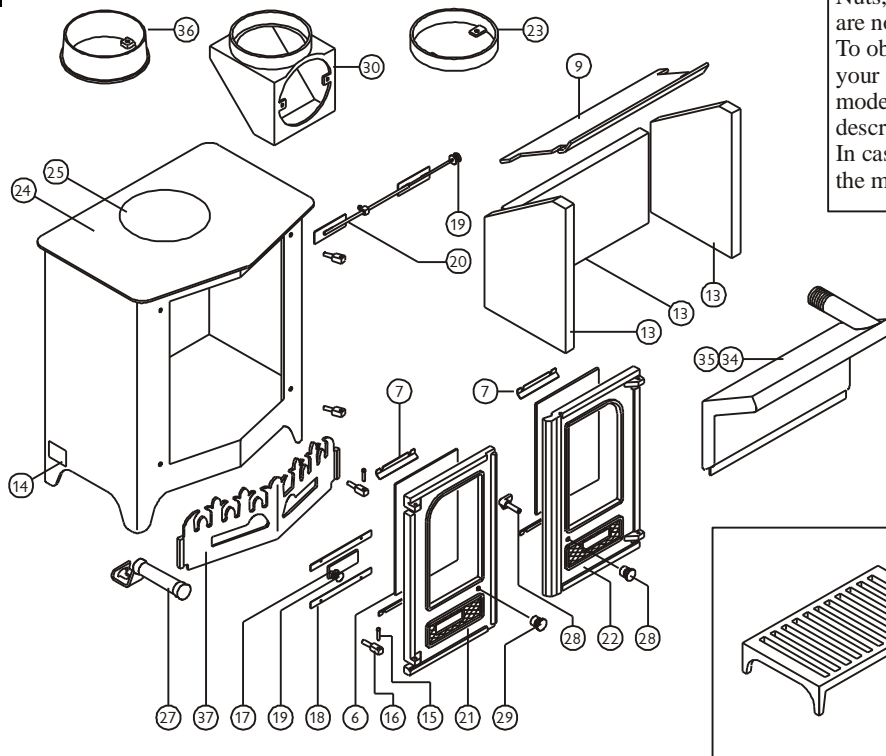

Issue L

Nuts, bolts, screws and clips are not shown for clarity. To obtain spare parts contact your local stockist giving model, part no. and description. In case of difficulty contact the manufacturer at the

These items are only used on models before serial no 3187