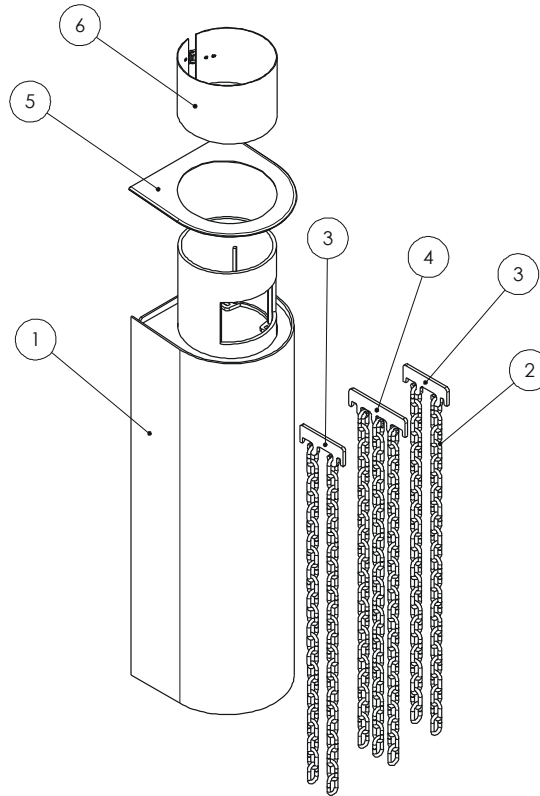

Issue B

Item	Part No.	Description	Ex.Vat.	Inc.Vat.	Item	Part No.	Description	Ex.Vat.	Inc.Vat.
1#	010/FB100	Flue Boiler 130mm	325.00	390.00	4	010/FB207	3 Hook Hanger	6.70	8.04
2	008/FB112	Boiler Chain Length	7.50	9.00	5	004/FB113	Top Cover Plate	10.20	12.24
3	010/FB107	2 Hook Hanger	5.60	6.72	6	004/FB108	Access Door	22.50	27.00