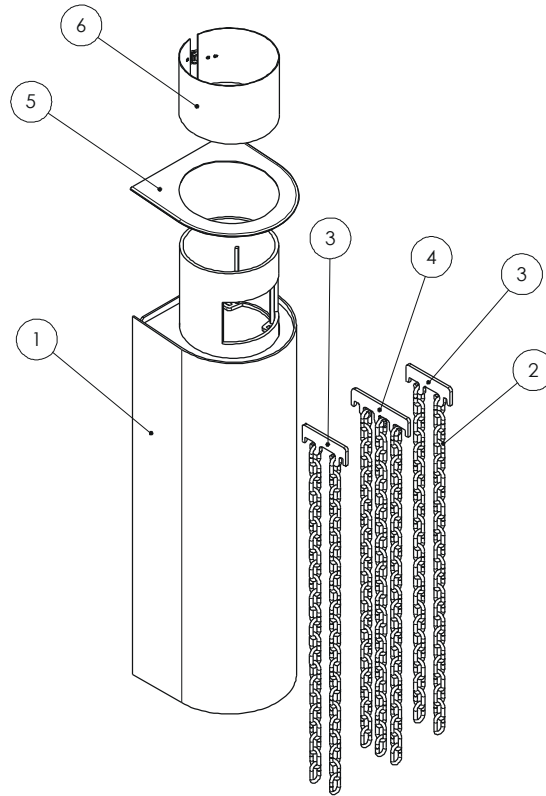

Issue B

Item	Part No.	Description	Ex.Vat.	Inc.Vat.	Item	Part No.	Description	Ex.Vat.	Inc.Vat.
1#	010/FB100	Flue Boiler 130mm	335.00	402.00	4	010/FB207	3 Hook Hanger	6.90	8.28
2	008/FB112	Boiler Chain Length	7.50	9.00	5	004/FB113	Top Cover Plate	10.50	12.60
3	010/FB107	2 Hook Hanger	5.80	6.96	6	004/FB108	Access Door	23.00	27.60