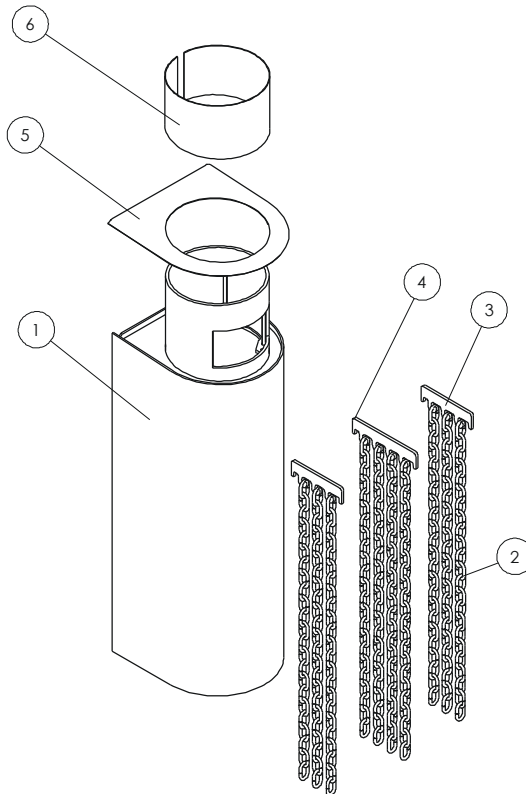

**Issue B**

Item	Part No.	Description	Ex.Vat.	Inc.Vat.	Item	Part No.	Description	Ex.Vat.	Inc.Vat.
1#	010/FB200	Flue Boiler 150mm .....	345.00	414.00	4	010/FB306	4 Hook Hanger .....	6.75	8.10
2	008/FB112	Boiler Chain Length .....	7.50	9.00	5	004/FB213	Top Cover Plate .....	9.80	11.76
3	010/FB207	3 Hook Hanger .....	6.35	7.62	6	004/FB208	Access Door .....	21.25	25.50