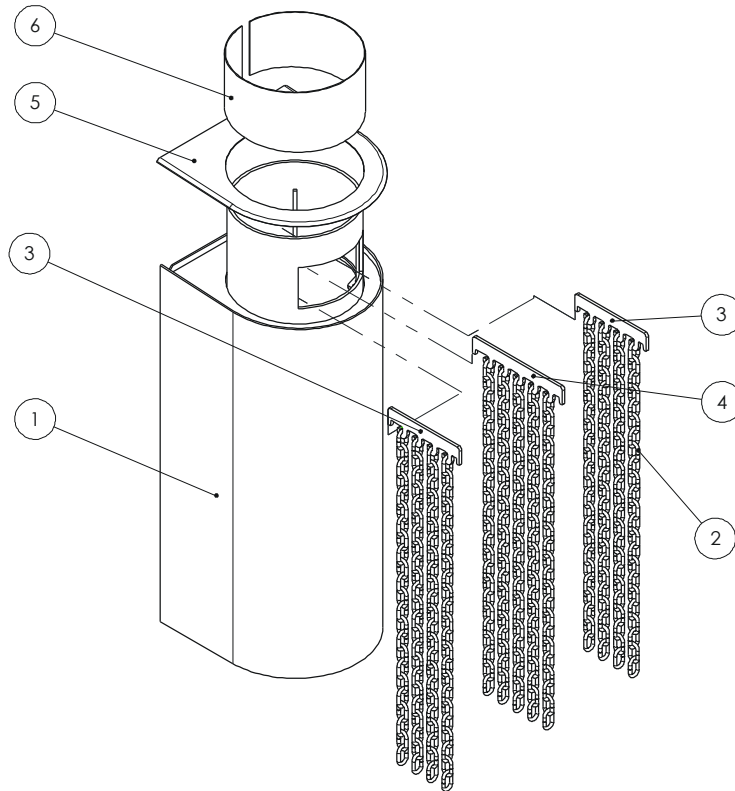

**Issue B**

Item	Part No.	Description	Ex.Vat.	Inc.Vat.	Item	Part No.	Description	Ex.Vat.	Inc.Vat.
1#	010/FB300	Flue Boiler 180mm .....	410.00	492.00	4	010/FB307	5 Hook Hanger .....	7.60	9.12
2	008/FB112	Boiler Chain Length .....	7.50	9.00	5	004/FB313	Top Cover Plate .....	10.50	12.60
3	010/FB306	4 Hook Hanger .....	7.30	8.76	6	004/FB308	Access Door .....	23.00	27.60

\* These items are not shown on the drawing.