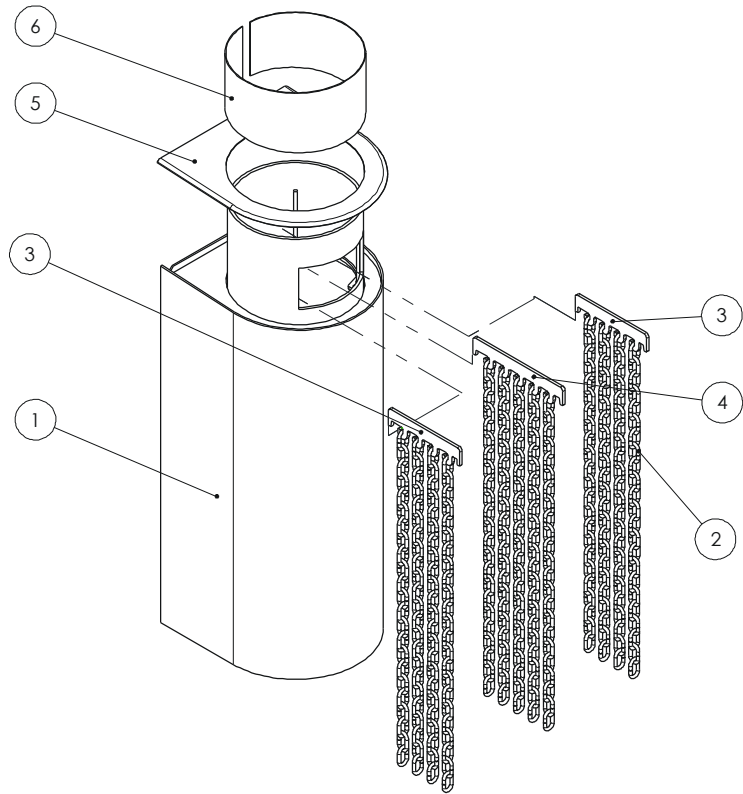

**Issue B**

Item	Part No.	Description	Ex.Vat.	Inc.Vat.	Item	Part No.	Description	Ex.Vat.	Inc.Vat.
1#	010/FB300	Flue Boiler 180mm .....	380.00	456.00	4	010/FB307	5 Hook Hanger .....	7.10	8.52
2	008/FB112	Boiler Chain Length .....	7.50	9.00	5	004/FB313	Top Cover Plate .....	9.80	11.76
3	010/FB306	4 Hook Hanger .....	6.75	8.10	6	004/FB308	Access Door .....	21.25	25.50

\* These items are not shown on the drawing.  
 ## Please specify colour when ordering.  
 Prices are shown in pounds sterling with vat at 20%  
 They are correct at the date shown but may be subject to change without notice. E. & O.E  
 These prices are subject to a carriage charge.