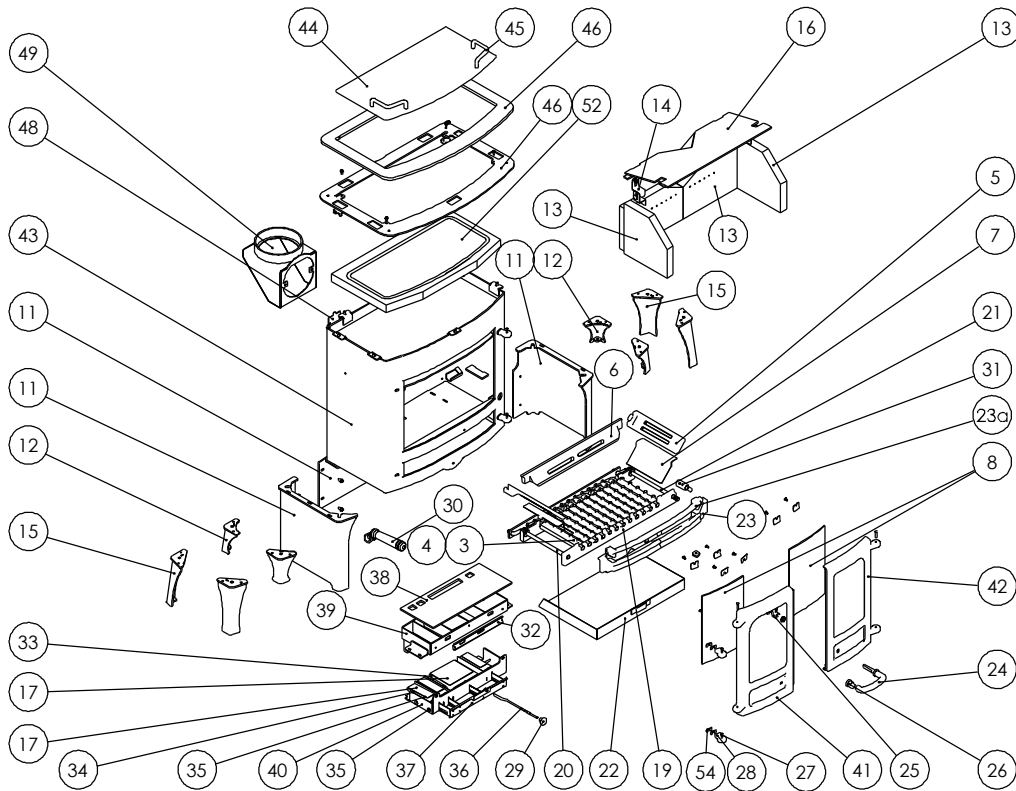

Issue E

Item	Part No.	Description	Ex.Vat.	Inc.Vat.	Item	Part No.	Description	Ex.Vat.	Inc.Vat.
1*	008/BY35S	Door Seal Set Inc. Adhesive	24.50	29.40	27	008/BW39/S	Hinge Pin Set	3.10	3.72
2*	008/FW29	Door Seal Adhesive	9.10	10.92	28	002/PY24	Hinge Post	13.60	16.32
3	002/CG20	Bottom Grate Bar	13.90	16.68	29	008/AY37	Air Control Knob	4.00	4.80
4	002/CG20S12	Set of Grate Bars (12)	134.00	160.80	30	010/AY34	Riddling/Ashpan Tool	22.50	27.00
5	002/CY15	Side Fire Plate	29.50	35.40	31	002/AY27	Riddler Knob	17.60	21.12
6	002/BY16	Back Fire Plate	54.00	64.80	32	004/AY21	Air Bypass Slide	17.60	21.12
7	004/BY24	Ash Shedding Plate	13.90	16.68	33	004/AY22-1P	Primary Air Inlet Flap	17.60	21.12
8	006/BY18	Glass (Inc Seal)	65.00	78.00	34	004/AY22-1S	Secondary/Bypass Air Inlet Flap	17.60	21.12
9*	008/AY45	Glass Seal	10.40	12.48	35	004/AY24-02	Flap Mounting Rod (Inc. Fixings)	8.50	10.20
10	004/KV23	Glass Retainer	0.57	0.68	36	004/BY23-07	Air Control Rod	12.30	14.76
11#	010/BY87	Store Stand	180.00	216.00	37	004/AY23	Actuator Assembly	43.00	51.60
12#	010/BY12S	Set Short Legs	59.00	70.80	38	008/AY39	Upper Quattro Box Gasket	15.30	18.36
13	011/BY48S	Set of Fire Bricks (4)	71.00	85.20	39	010/AY20	Upper Quattro Box	67.00	80.40
14	004/XV30	Brick Retainer	6.10	7.32	40	010/AY19	Lower Quattro Box	43.00	51.60
15#	010/BY13S	Set High Legs	70.00	84.00	41#	002/BY01/A	Left Hand Door Assembly	166.00	199.20
16	010/BY47	Throat Plate	69.00	82.80	42#	002/BY02/A	Right Hand Door Assembly	174.00	208.80
17	008/AY26S	Set of Air Inlet Flap Pads	14.60	17.52	43	001/WS10	Firebox (Island lict)		
18	012/BY33	Mover Bar	40.00	48.00	44	010/WS22	Lid	34.50	41.40
19	002/BY30	Carrier Bar	46.00	55.20	45	008/WS40	Lid Handle	18.10	21.72
20	012/AY13	Idler Rod	28.00	33.60	46	010/WS13	Top Frame	50.00	60.00
21	012/AY15	Riddler Rod	29.00	34.80	48	012/WS11	Serial No. Label		
22	004/BY17	Ashpan	69.00	82.80	49#	010/TW33	Vert. Rear Flue Connector (Opt'l Extra)	92.00	110.40
23	002/BY07B	Front Firebar	50.50	60.60	50*	010/BW51	Ash Carrier (Optional Extra)	92.00	110.40
23a	002/BY08	Deepening Bar	42.50	51.00	51*	010/BY83	Smoke Reducing Kit	41.00	49.20
24	008/KV16	R.H. Door Handle	18.10	21.72	52	008/WS36	Soapstone Cooktop	190.00	228.00
25	002/AY14	Door Catch Cam	8.50	10.20	53*	010/TH63	External Air Kit	95.00	114.00
26	008/KV13	L.H. Door Knob	2.90	3.48	54	004/PY25B	Hinge Post Shim	0.42	0.50