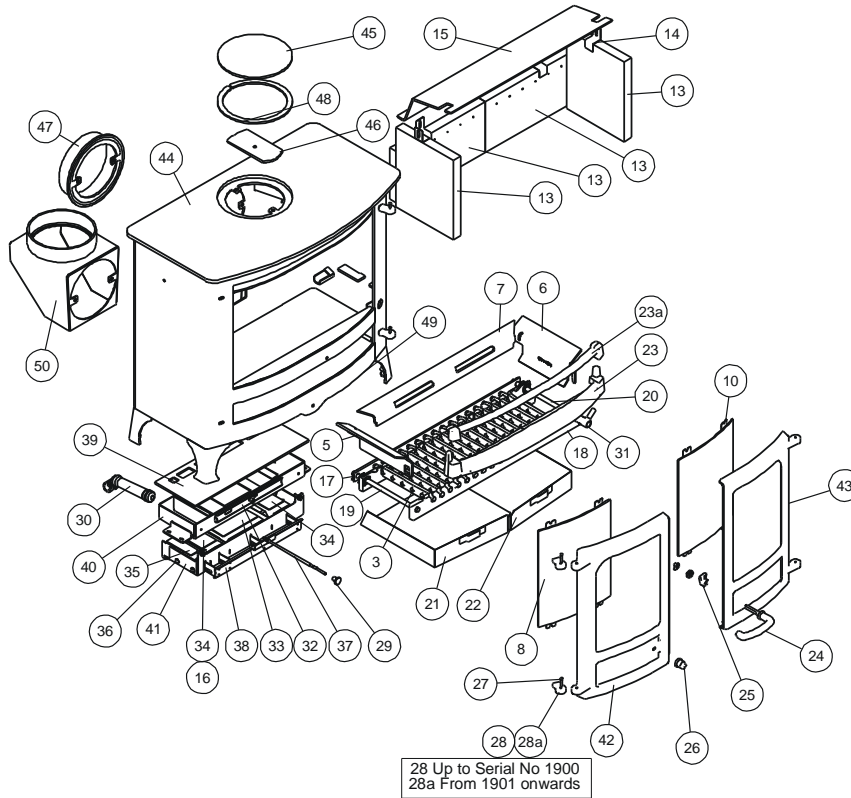

Issue N

28 Up to Serial No 1900
28a From 1901 onwards

Item	Part No.	Description	Ex.Vat.	Inc.Vat.	Item	Part No.	Description	Ex.Vat.	Inc.Vat.
1*	008/CY40S	Door Seal Set Inc. Adhesive	24.50	29.40	28a	002/PY24	Hinge Post	13.60	16.32
2*	008/FW29	Door Seal Adhesive	9.10	10.92	29	008/AY37	Air Control Knob	4.00	4.80
3	002/CG20	Bottom Grate Bar	13.90	16.68	30	010/AY34	Riddling/Ashpan Tool	22.50	27.00
4	002/CG20S16	Set of Grate Bars (16)	176.00	211.20	31	002/AY27	Riddler Knob	17.60	21.12
5	010/CY14L	Side Fire Plate L.H.	31.50	37.80	32	004/CY21	Air Bypass Slide	17.60	21.12
6	010/CY14R	Side Fire Plate R.H.	31.50	37.80	33	004/CY22P	Primary Air Inlet Flap	18.70	22.44
7	010/CY16	Back Fire Plate	55.00	66.00	34	004/CY22S	Secondary Air Inlet Flap	18.10	21.72
8	006/CY18	Glass (Inc Seal)	79.00	94.80	35	004/AY22-1S	Secondary/Bypass Air Inlet Flap	17.60	21.12
9*	008/CY41	Glass Seal	11.00	13.20	36	004/CY24	Flap Mounting Rod (Inc. Fixings)	9.10	10.92
10	004/KV23	Glass Retainer	0.57	0.68	37	004/CY32	Air Control Rod	12.30	14.76
13	011/CY29S	Set of Fire Bricks (4)	75.00	90.00	38	004/CY23	Actuator Assembly	43.00	51.60
14	004/XV30	Brick Retainer	6.10	7.32	39	008/CY39	Upper Quattro Box Gasket	18.30	21.96
15	010/CY31	Throat Plate	69.00	82.80	40	010/CY20	Upper Quattro Box	67.00	80.40
16	008/CY26S	Set of Air Inlet Flap Pads	17.10	20.52	41	010/CY19	Lower Quattro Box	43.00	51.60
17	012/CY33	Mover Bar	40.50	48.60	42#	002/CY01/A	Left Hand Door Assembly	190.00	228.00
18	002/CY30	Carrier Bar	59.00	70.80	43#	002/CY02/A	Right Hand Door Assembly	200.00	240.00
19	012/AY13	Idler Rod	28.00	33.60	44	001/CY10	Firebox (Island III)		
20	012/AY15	Riddler Rod	29.00	34.80	45	010/CY37	Blanking Plate	19.90	23.88
21	004/CY17L	Ashpan L.H.	50.50	60.60	46	010/CY61	Clamping Plate	15.80	18.96
22	004/CY17R	Ashpan R.H.	50.50	60.60	47	002/CY45	Flue Collar	63.00	75.60
23	002/CY07C	Front Firebar	76.00	91.20	48	008/CY38	Flue Fixing Rope Seal	6.20	7.44
23a	002/CY08C	Deepening Bar	53.50	64.20	49	012/CY11	Serial No. Label		
24	008/KV16	R.H. Door Handle	18.10	21.72	50#	010/CY34	Vert. Rear Flue Connector (Opt'l Extra)	102.00	122.40
25	002/AY14	Door Catch Cam	8.50	10.20	51*	010/BW51	Ash Carrier (Optional Extra)	92.00	110.40
26	008/KV13	L.H. Door Knob	2.90	3.48	52*	010/BW83	Smoke Reducing Kit	41.00	49.20
27	008/BW39/S	Hinge Pin Set	3.10	3.72	53*	010/TH64	External Air Manifold Kit	95.00	114.00
28	002/AY28	Hinge Post	9.15	10.98					