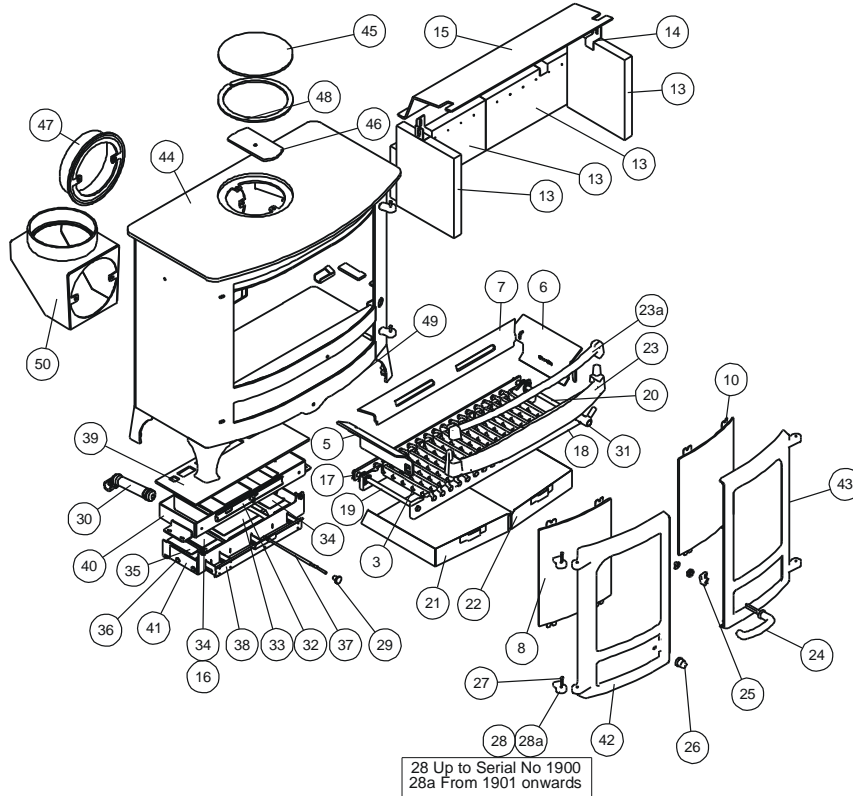

Issue N

28 Up to Serial No 1900
28a From 1901 onwards

Item	Part No.	Description	Ex.Vat.	Inc.Vat.	Item	Part No.	Description	Ex.Vat.	Inc.Vat.
1*	008/CY40S	Door Seal Set Inc. Adhesive	30.00	36.00	28a	002/PY24	Hinge Post	16.50	19.80
2*	008/FW29	Door Seal Adhesive	11.20	13.44	29	008/AY37	Air Control Knob	4.85	5.82
3	002/CG20	Bottom Grate Bar	16.90	20.28	30	010/AY34	Riddling/Ashpan Tool	27.50	33.00
4	002/CG20S16	Set of Grate Bars (16)	215.00	258.00	31	002/AY27	Riddler Knob	21.50	25.80
5	010/CY14L	Side Fire Plate L.H.	38.50	46.20	32	004/CY21	Air Bypass Slide	21.50	25.80
6	010/CY14R	Side Fire Plate R.H.	38.50	46.20	33	004/CY22P	Primary Air Inlet Flap	23.50	28.20
7	010/CY16	Back Fire Plate	68.00	81.60	34	004/CY22S	Secondary Air Inlet Flap	22.00	26.40
8	006/CY18	Glass (Inc Seal)	96.00	115.20	35	004/AY22-1S	Secondary/Bypass Air Inlet Flap	21.50	25.80
9*	008/CY41	Glass Seal	13.40	16.08	36	004/CY24	Flap Mounting Rod (Inc. Fixings)	11.20	13.44
10	004/KV23	Glass Retainer	0.70	0.84	37	004/CY32	Air Control Rod	15.00	18.00
13	011/CY29S	Set of Fire Bricks (4)	92.00	110.40	38	004/CY23	Actuator Assembly	52.50	63.00
14	004/XV30	Brick Retainer	7.45	8.94	39	008/CY39	Upper Quattro Box Gasket	23.00	27.60
15	010/CY31	Throat Plate	84.00	100.80	40	010/CY20	Upper Quattro Box	82.00	98.40
16	008/CY26S	Set of Air Inlet Flap Pads	21.00	25.20	41	010/CY19	Lower Quattro Box	52.50	63.00
17	012/CY33	Mover Bar	49.50	59.40	42#	002/CY01/A	Left Hand Door Assembly	235.00	282.00
18	002/CY30	Carrier Bar	72.00	86.40	43#	002/CY02/A	Right Hand Door Assembly	245.00	294.00
19	012/AY13	Idler Rod	34.50	41.40	44	001/CY10	Firebox (Island III)		
20	012/AY15	Riddler Rod	35.50	42.60	45	010/CY37	Blanking Plate	24.50	29.40
21	004/CY17L	Ashpan L.H.	62.00	74.40	46	010/CY61	Clamping Plate	19.20	23.04
22	004/CY17R	Ashpan R.H.	62.00	74.40	47	002/CY45	Flue Collar	77.00	92.40
23	002/CY07C	Front Firebar	93.00	111.60	48	008/CY38	Flue Fixing Rope Seal	7.55	9.06
23a	002/CY08C	Deepening Bar	65.00	78.00	49	012/CY11	Serial No. Label		
24	008/KV16	R.H. Door Handle	22.00	26.40	50#	010/CY34	Vert. Rear Flue Connector (Opt'l Extra)	136.00	163.20
25	002/AY14	Door Catch Cam	10.30	12.36	51*	010/BW51	Ash Carrier (Optional Extra)	122.00	146.40
26	008/KV13	L.H. Door Knob	3.55	4.26	52*	010/CY83	Smoke Reducing Kit	55.00	66.00
27	008/BW39/S	Hinge Pin Set	3.80	4.56	53*	010/TH64	External Air Manifold Kit	128.00	153.60
28	002/AY28	Hinge Post	9.15	10.98					