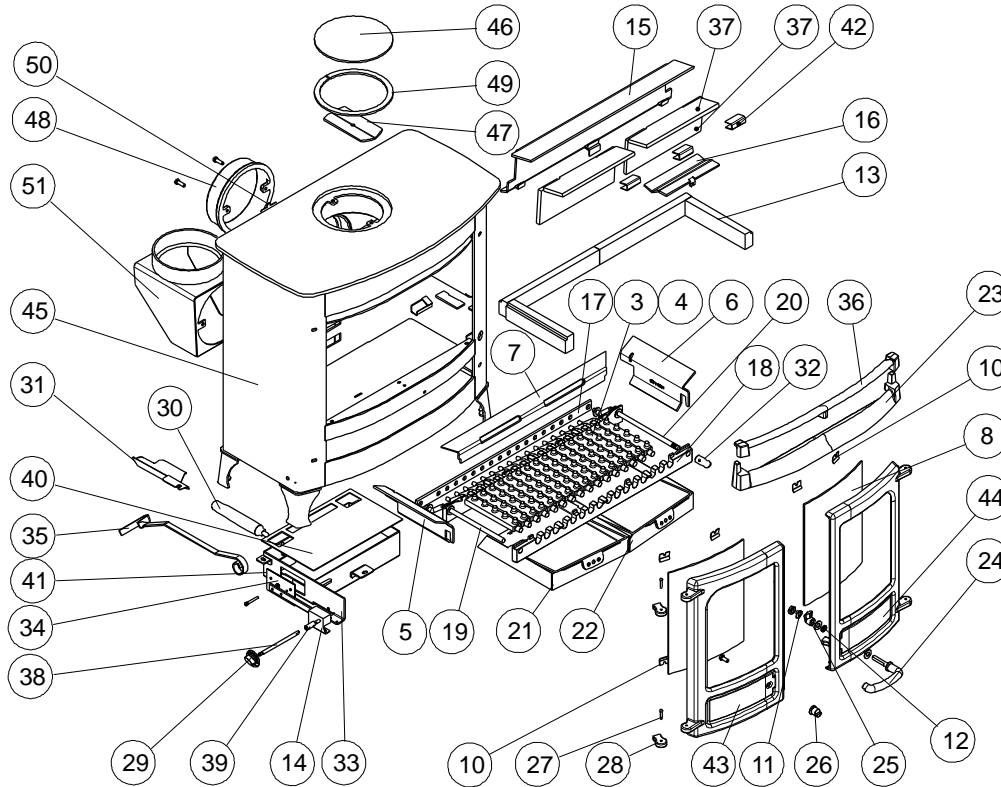

Issue A

Item	Part No.	Description	Ex.Vat.	Inc.Vat.	Item	Part No.	Description	Ex.Vat.	Inc.Vat.
1*	008/CY40S	Door Seal Set Inc. Adhesive	27.00	32.40	28	002/PY24	Hinge Post	15.00	18.00
2*	008/FW29	Door Seal Adhesive	10.10	12.12	29	008/BW50	Thermostat Knob	4.40	5.28
3	002/CG20	Bottom Grate Bar	15.30	18.36	30	008/PX95	Riddling/Ashpan Tool	32.00	38.40
4	002/CG20S16	Set of Grate Bars (16)	194.00	232.80	31	004/BX048	Tool Holder		
5	010/CY14L	Side Fire Plate L.H.	35.00	42.00	32	002/PX89	Riddler Knob	32.50	39.00
6	010/CY14R	Side Fire Plate R.H.	35.00	42.00	33	004/DS09	Air Bypass Slide	19.50	23.40
7	010/CY16	Back Fire Plate	61.00	73.20	34	008/FV49	Thermostat Flap	9.05	10.86
8	006/CY18	Glass (Inc Seal)	87.00	104.40	35	012/FW34	Scraper Tool	12.00	14.40
9*	008/CY41	Glass Seal	12.10	14.52	36	002/CY08C	Deepening Bar	59.00	70.80
10	004/KV23	Glass Retainer	0.63	0.76	37	011/DS33S	Set of Throatplate Bricks	53.00	63.60
11	004/ST008	Tabbed Locking Washer	1.32	1.58	38	004/CS16	Thermostat Rod	13.60	16.32
12	008/FFW015	M12 Double Coil Spring Washer	1.98	2.38	39	004/CS18	Thermostat Connector Tube	15.20	18.24
13	011/DS29S	Set of Fire Bricks (4)	65.00	78.00	40	008/DS12	Thermostat Box Gasket	18.10	21.72
14	008/FW48	Thermostat	49.50	59.40	41	010/DS20	Thermostat Box	25.50	30.60
15	010/DS31	Throat Plate	64.00	76.80	42	004/DS35	Brick Fixing Clip	5.50	6.60
16	010/DS32	Front Throatplate	40.50	48.60	43#	002/CY01/A	Left Hand Door Assembly	210.00	252.00
17	012/CY33	Mover Bar	45.00	54.00	44#	002/CY02/A	Right Hand Door Assembly	220.00	264.00
18	002/CY30	Carrier Bar	65.00	78.00	45	001/DZ10B	Firebox Assy (Island IIIB)		
19	012/AY13	Idler Rod	31.00	37.20	46	010/CY37	Blanking Plate	22.00	26.40
20	012/AY15	Riddler Rod	32.00	38.40	47	010/CY61	Clamping Plate	17.40	20.88
21	004/CX17L	Ashpan L.H.	56.00	67.20	48	002/CY45	Flue Collar	70.00	84.00
22	004/CX17R	Ashpan R.H.	56.00	67.20	49	008/CY38	Flue Fixing Rope Seal	6.85	8.22
23	002/CY07C	Front Firebar	84.00	100.80	50	012/DZ11	Serial No. Label		
24	008/KV16	R.H. Door Handle	20.00	24.00	51#	010/CY34	Vert. Rear Flue Connector (Opt'l Extra	118.00	141.60
25	002/AY14	Door Catch Cam	9.35	11.22	52*	010/BW51	Ash Carrier (Optional Extra)	106.00	127.20
26	008/KV13	L.H. Door Knob	3.20	3.84	53*	008/TH02/L	Low Level Pipe Stat (Opt'l Extra)	53.00	63.60
27	008/BW39/S	Hinge Pin Set	3.45	4.14					