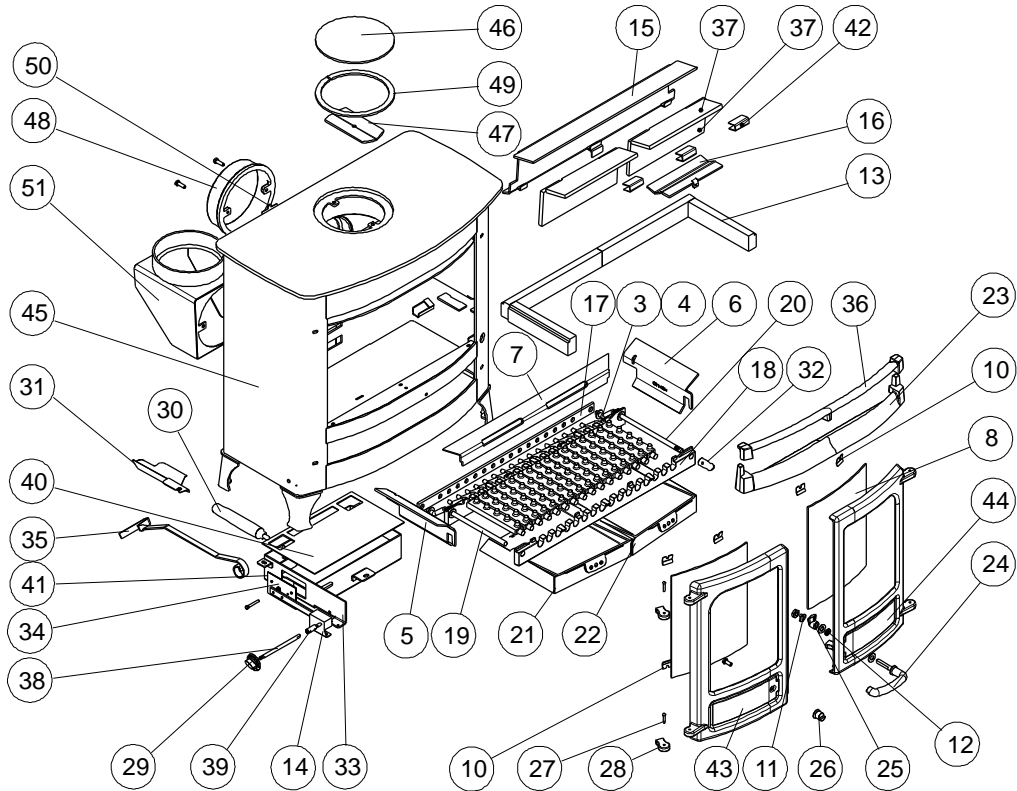

Issue A

Item	Part No.	Description	Ex.Vat.	Inc.Vat.	Item	Part No.	Description	Ex.Vat.	Inc.Vat.
1*	008/CY40S	Door Seal Set Inc. Adhesive	30.00	36.00	28	002/PY24	Hinge Post	16.50	19.80
2*	008/FW29	Door Seal Adhesive	11.20	13.44	29	008/BW50	Thermostat Knob	4.85	5.82
3	002/CG20	Bottom Grate Bar	16.90	20.28	30	008/PX95	Riddling/Ashpan Tool	35.50	42.60
4	002/CG20S16	Set of Grate Bars (16)	215.00	258.00	31	004/BX048	Tool Holder		
5	010/CY14L	Side Fire Plate L.H.	38.50	46.20	32	002/PX89	Riddler Knob	36.00	43.20
6	010/CY14R	Side Fire Plate R.H.	38.50	46.20	33	004/DS09	Air Bypass Slide	21.50	25.80
7	010/CY16	Back Fire Plate	68.00	81.60	34	008/FV49	Thermostat Flap	10.00	12.00
8	006/CY18	Glass (Inc Seal)	96.00	115.20	35	012/FW34	Scraper Tool	13.20	15.84
9*	008/CY41	Glass Seal	13.40	16.08	36	002/CY08C	Deepening Bar	65.00	78.00
10	004/KV23	Glass Retainer	0.70	0.84	37	011/DS33S	Set of Throatplate Bricks	58.50	70.20
11	004/ST008	Tabbed Locking Washer	1.46	1.75	38	004/CS16	Thermostat Rod	15.00	18.00
12	008/FFW015	M12 Double Coil Spring Washer	2.20	2.64	39	004/CS18	Thermostat Connector Tube	16.80	20.16
13	011/DS29S	Set of Fire Bricks (4)	72.00	86.40	40	008/DS12	Thermostat Box Gasket	20.00	24.00
14	008/FW48	Thermostat	54.50	65.40	41	010/DS20	Thermostat Box	28.50	34.20
15	010/DS31	Throat Plate	71.00	85.20	42	004/DS35	Brick Fixing Clip	6.05	7.26
16	010/DS32	Front Throatplate	45.00	54.00	43#	002/CY01/A	Left Hand Door Assembly	235.00	282.00
17	012/CY33	Mover Bar	49.50	59.40	44#	002/CY02/A	Right Hand Door Assembly	245.00	294.00
18	002/CY30	Carrier Bar	72.00	86.40	45	001/DZ10B	Firebox Assy (Island IIIB)		
19	012/AY13	Idler Rod	34.50	41.40	46	010/CY37	Blanking Plate	24.50	29.40
20	012/AY15	Riddler Rod	35.50	42.60	47	010/CY61	Clamping Plate	19.20	23.04
21	004/CX17L	Ashpan L.H.	62.00	74.40	48	002/CY45	Flue Collar	77.00	92.40
22	004/CX17R	Ashpan R.H.	62.00	74.40	49	008/CY38	Flue Fixing Rope Seal	7.55	9.06
23	002/CY07C	Front Firebar	93.00	111.60	50	012/DZ11	Serial No. Label		
24	008/KV16	R.H. Door Handle	22.00	26.40	51#	010/CY34	Vert. Rear Flue Connector (Opt'l Extra)	136.00	163.20
25	002/AY14	Door Catch Cam	10.30	12.36	52*	010/BW51	Ash Carrier (Optional Extra)	122.00	146.40
26	008/KV13	L.H. Door Knob	3.55	4.26	53*	008/TH02/L	Low Level Pipe Stat (Opt'l Extra)	61.00	73.20
27	008/BW39/S	Hinge Pin Set	3.80	4.56					