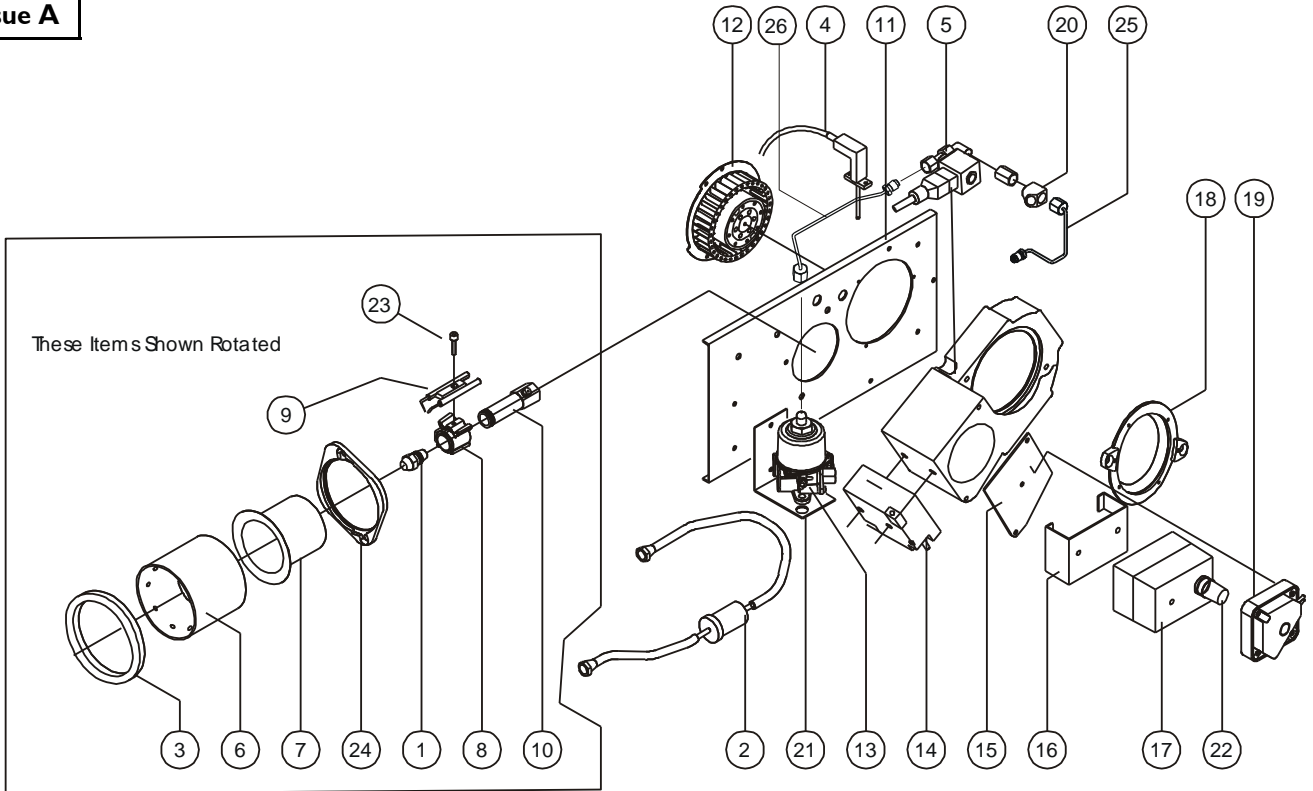

**Issue A**

Item	Part No.	Description	Ex.Vat.	Inc.Vat.	Item	Part No.	Description	Ex.Vat.	Inc.Vat.
1	040/TV61	Nozzle - 0.4 80° EH .....	6.30	7.56	14	040/TV71	Ignition Unit .....	32.50	39.00
2	040/TV60	Flexible Oil Line & Filter .....	NA		15	008/X10-031122	Nozzle Holder Cover Plate		
3	040/TV63	Blast Tube Seal .....	4.20	5.04	16	008/X10-031124	Control Box Mounting Bracket		
4	040/TV112	Photocell & Flange Plug-in Type .....	15.10	18.12	17	040/TV75	Control Box .....	63.00	75.60
5	008/TV113	Solenoid Valve Plug-in Type .....	19.50	23.40	18	040/TV54	Fan Mounting Ring		
6	040/TV65	Blast Tube .....	35.00	42.00	19	040/TV68	Air Pressure Switch .....	52.50	63.00
7	040/TV114	Air Guide In Blast Tube 64mm Long			20	008/B03-00-117-1	Pressure Gauge Manifold		
8	040/TV97	Electrode Mounting Block			21	008/X10-031123	Pump Mounting Bracket		
9	040/TV70	Electrode .....	8.50	10.20	22	040/TV69	Reset Button Extension .....	2.10	2.52
10	040/TV98	Nozzle Holder			23		Electrode Fixing Screw		
11	008/X10-031120	Burner Chassis Plate			24	040/TV99	Blast Tube Mounting Flange		
12	040/TV74	Fan Motor & Impeller .....	194.00	232.80	25	040/TV128	Oil Pipe (Gauge Port To Burner Head)		
13	040/TV72	Oil Pump .....	83.00	99.60	26	040/TV129	Oil Pipe (Pump To Gauge Port)		