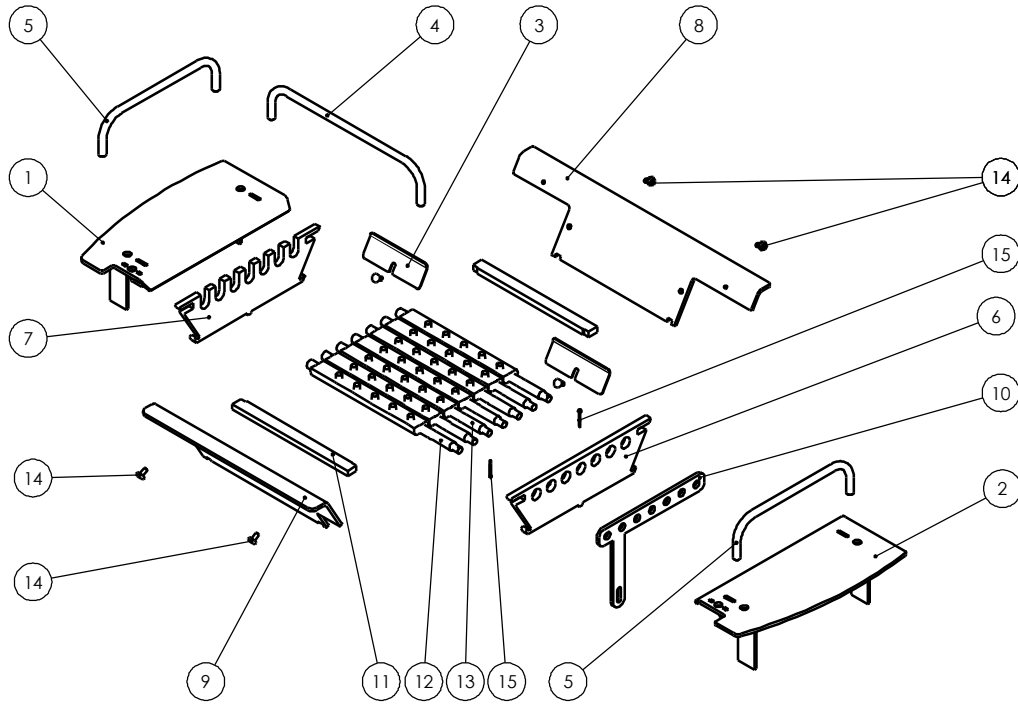

Issue B

Item	Part No.	Description	Ex.Vat.	Inc.Vat.	Item	Part No.	Description	Ex.Vat.	Inc.Vat.
1	010/ES07/04	L.H. Sideplate Assy	27.00	32.40	9	010/ES08/04	Front Grate Plate	20.00	24.00
2	010/ES07/06	R.H. Sideplate Assy	27.00	32.40	10	010/ES08/05	Link Plate	18.40	22.08
3	004/ES07/07	Brick Retainer	7.80	9.36	11	010/ES08/06	Grate End Bar	3.95	4.74
4	010/ES07/08	Front Fence	11.80	14.16	12	002/CG01/02	Grate Bar CG01 Plus Hole	17.40	20.88
5	010/ES07/09	Side Fence	11.80	14.16	13	002/CG01	Grate Bar	16.90	20.28
6	010/ES08/01	R.H. Grate Support	21.50	25.80	14	008/FFS061	M6 x 30 Hex Hd	0.10	0.12
7	010/ES08/02	L.H. Grate Support	21.50	25.80	15	008/FFP001	Splitpin	0.10	0.12
8	010/ES08/03	Rear Grate Link Plate	20.00	24.00					

Prices are shown in pounds sterling with vat at 20% They are correct at the date shown but may be subject to change without notice. E. & O.E These prices are subject to a carriage charge.

To obtain spare parts please contact your local stockist giving Model, Part No. and Description. In case of difficulty contact the manufacturer at the address shown. This drawing is for identification purposes only.