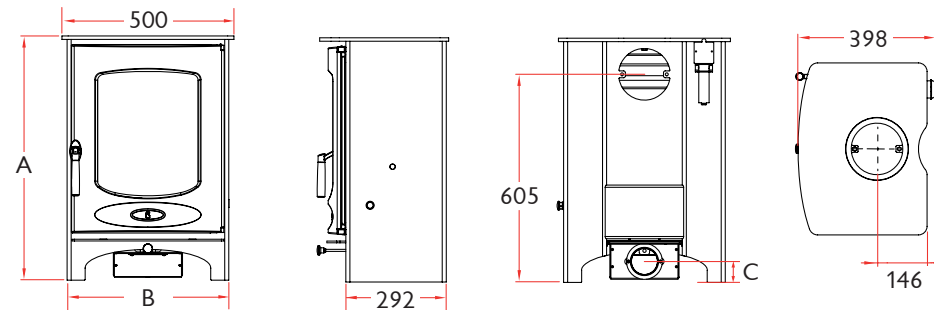

RATED OUTPUT

8.3kW to room (range **7-9kW**)

NET EFFICIENCY

81%

FLUE OUTLET

Top or Rear **150mm (6")** dia

MAX LOG LENGTH

300 mm (12")

MIN DISTANCE TO COMBUSTIBLES

Side: **600mm** Rear: **650mm**

With heatshield - Rear: **250mm**

		A	B	C	WEIGHT
LOW LEGS		710	465	61	119KG
STORE STAND		895	470	246	127KG
HIGH LEGS		915	484	268	122.5KG