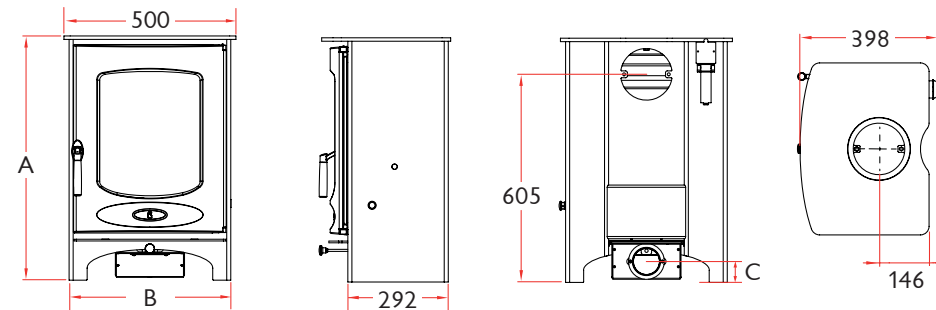

RATED OUTPUT

8.3kW to room (range **7-9kW**)

NET EFFICIENCY

78%

FLUE OUTLET

Top or Rear **150mm (6")** dia

MAX LOG LENGTH

300 mm (12")

MIN DISTANCE TO COMBUSTIBLES

Side: **600mm** Rear: **650mm**

With heatshield - Rear: **250mm**

		A	B	C	WEIGHT
LOW LEGS		710	465	61	119KG
STORE STAND		895	470	246	127KG
HIGH LEGS		915	484	268	122.5KG