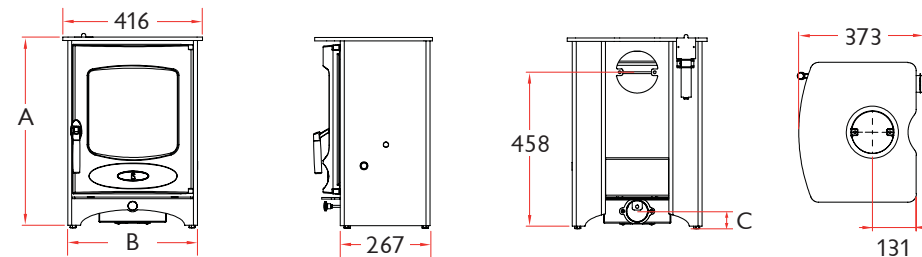

C-FOUR *blu*

Featuring a large picture window the C-Four is the smallest model in the C-Series delivering a heat output to the room of between 2 to 5.5kW. The stove is steel plate lined and can take a log length of up to 255mm (10"). With a rated output of 4.9kW the C-Four, in certain situations, can be installed without the need for external air. This model is SIA Ecodesign ready (blu).

RATED OUTPUT

4.9kW to room (range **2-5.5kW**)

NET EFFICIENCY

82%

FLUE OUTLET

Top or Rear **125mm (5")** dia

MAX LOG LENGTH

255 mm (10")

MIN DISTANCE TO COMBUSTIBLES

Side: **600mm** Rear: **700mm**

With heatshield - Rear: **200mm**

		A	B	C	WEIGHT
LOW LEGS		560	386	45	83KG
STORE STAND		710	386	195	89KG
HIGH LEGS		765	400	248	85.5KG