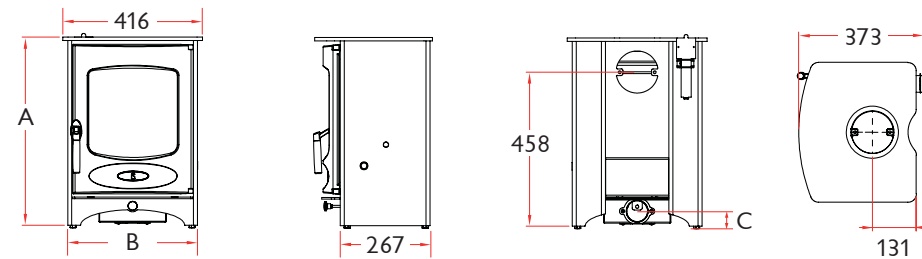

C-FOUR

Featuring a large picture window the C-Four is the smallest model in the C-Series delivering a heat output to the room of between 2 to 5.5kW. The stove is steel plate lined and can take a log length of up to 255mm (10"). With a rated output of 4.9kW the C-Four, in certain situations, can be installed without the need for external air.

RATED OUTPUT

4.9kW to room (range **2-5.5kW**)

NET EFFICIENCY

78.3%

FLUE OUTLET

Top or Rear **125mm (5")** dia

MAX LOG LENGTH

255 mm (10")

MIN DISTANCE TO COMBUSTIBLES

Side: **600mm** Rear: **700mm**

With heatshield - Rear: **200mm**

		A	B	C	WEIGHT
LOW LEGS		560	386	45	83KG
STORE STAND		710	386	195	89KG
HIGH LEGS		765	400	248	85.5KG