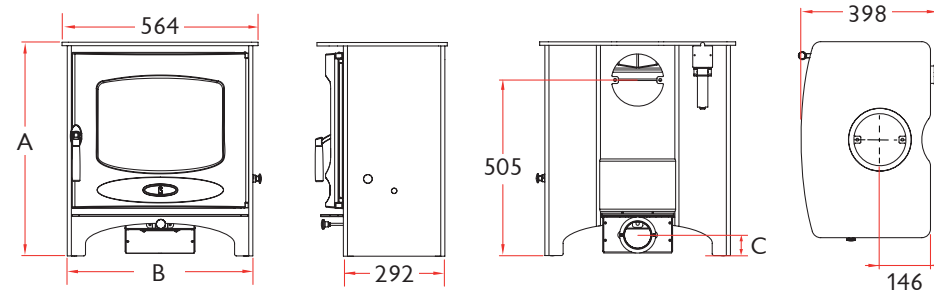

C-SEVEN *blu*

The C-Seven, like the C-Five, is built with a wide picture window and landscape proportions to take a longer log length; 380mm (15"). The stove has a rated output of 7.6kW and is fire brick lined. This stove meets the Clean Air Act requirements for smoke control exemption; allowing wood to be burnt in smoke control areas. This model is SIA Ecodesign ready (blu).

RATED OUTPUT

7.6kW to room (range **6-8kW**)

NET EFFICIENCY

79%

FLUE OUTLET

Top or Rear **150mm (6")** dia

MAX LOG LENGTH

380 mm (15")

MIN DISTANCE TO COMBUSTIBLES

Side: **500mm** Rear: **500mm**

With heatshield - Rear: **240mm**

		A	B	C	WEIGHT
LOW LEGS		615	534	59	115KG
STORE STAND		800	534	244	124KG
HIGH LEGS		820	548	269	118.5KG