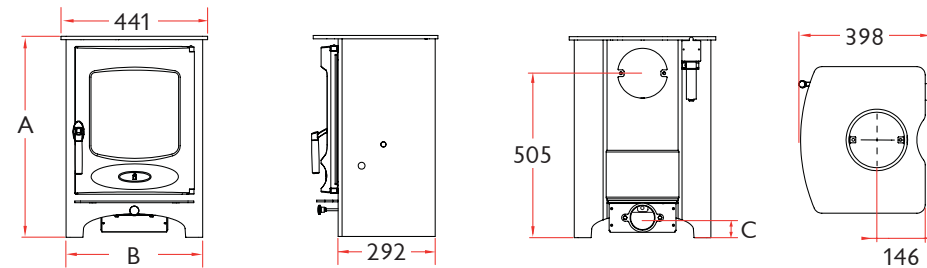

RATED OUTPUT

6.7kW to room (range **5-7kW**)

NET EFFICIENCY

83%

FLUE OUTLET

Top or Rear **150mm (6")** dia

MAX LOG LENGTH

255 mm (10")

MIN DISTANCE TO COMBUSTIBLES

Side: **500mm** Rear: **500mm**

With heatshield - Rear: **200mm**

		A	B	C	WEIGHT
LOW LEGS		615	411	63	96KG
STORE STAND		800	411	245	105KG
HIGH LEGS		820	425	265	99.5KG