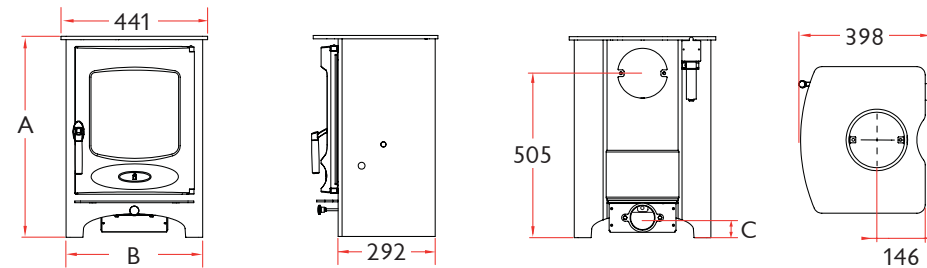

RATED OUTPUT

6.7kW to room (range **5-7kW**)

NET EFFICIENCY

81.9%

FLUE OUTLET

Top or Rear **150mm (6")** dia

MAX LOG LENGTH

255 mm (10")

MIN DISTANCE TO COMBUSTIBLES

Side: **500mm** Rear: **500mm**

With heatshield - Rear: **200mm**

		A	B	C	WEIGHT
LOW LEGS		615	411	63	96KG
STORE STAND		800	411	245	105KG
HIGH LEGS		820	425	265	99.5KG